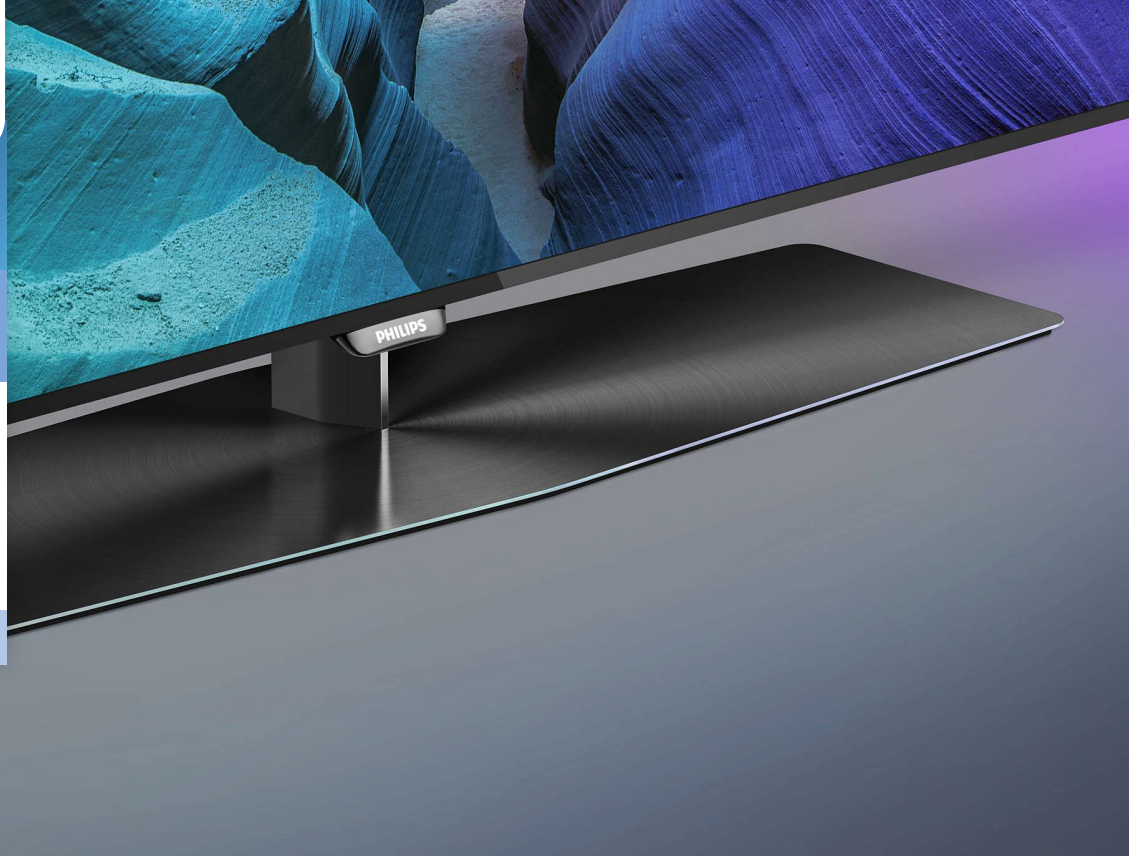

PHILIPS

Aluminum Central
stand

for Philips TVs

PTS840

A different look for your TV

Position your TV to your liking

Give your TV a new look with the Philips PTS840 Central Stand. Our designer's chose subtle, sophisticated colors and finishes and combined them with authentic, quality materials like aluminum to create a stand design that matches your TV.

Designed around you

- Brushed aluminum stand makes a timeless statement
- Modern design complements today's interior
- Freedom to place your TV wherever you want

Highlights

Brushed aluminum stand

A TV with presence. Because real metal makes a quality statement in your home, our designers used classic brushed aluminum for the stand to match the solid metal facing at the front of your TV.

Free placement

The swivel function on this central stand allows you to place the TV in the optimal position, offering you a truly relaxing viewing experience.

Modern design

Designed with a contemporary look to blend with your décor. Because your TV should look as beautiful off as it does on.

Finishing plate: dark grey radial spin aluminum, clear aluminum edge

Finishing neck: black textured aluminum, high gloss aluminum front

Dimensions

Product weight: 4.3 kg

Box width: 710 mm

Box height: 55 mm