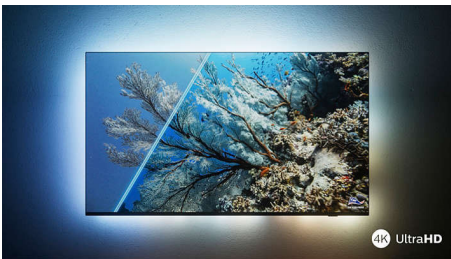

Vibrant HDR picture

Want to experience a perfect picture for every scene? Your Philips 4K UHD TV is compatible with all major HDR formats, which means you get brilliant, sharp images. You'll see every detail, even in dark and bright areas.

Slim, attractive design

Looking for a TV that fits with your room? The virtually bezel-free screen of this 4K smart TV goes with just about any interior, and the beautifully geometric feet make it seem as if the screen is floating. Our packaging and inserts use recycled cardboard and paper.