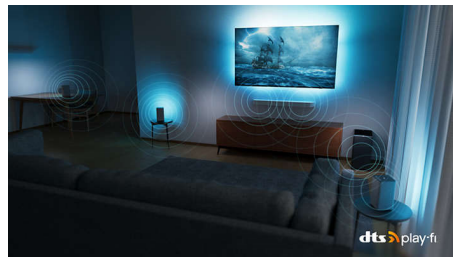

DTS Play-Fi compatible

Philips Wireless Home System powered by DTS Play-Fi lets you connect to compatible soundbars and wireless speakers around your home in seconds. Listen to movies in the kitchen. Play music anywhere. You can even create a home-cinema surround-sound system using your Philips TV as a central speaker.