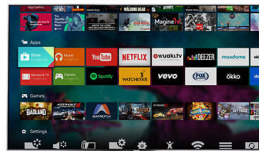

TV Content

The Google Play store and Philips app gallery go beyond traditional TV programming to bring you a big online collection of movies, TV, music, apps and games. 16GB of expandable memory means there's plenty of room to store all your favorite content and to install more apps.

HEVC support for 4k broadcast

The new integrated HEVC standard allow you to enjoy high picture quality 4k resolution broadcast.