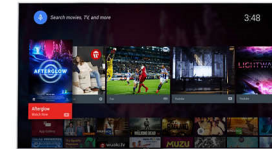

Quad Core + Android

Philips Quad Core processor meets the power of Android to deliver an exciting gaming experience. And with Android on your TV you'll navigate, launch apps and play videos in a way that is super fast, super intuitive, and super fun.

Slim aluminum pinch stands

Every great artwork needs its own easel. And like every great artwork, your new Philips TV needs to be displayed in its rightful manner. Developed specifically for this model by our design team, these slim aluminum pinch stands are a true testament to the lightness and slim construction of this powerful TV series.