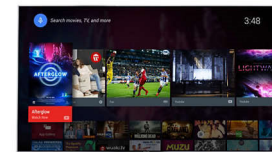

Quad Core + Android

Philips Quad Core processor meets the power of Android to deliver an exciting gaming experience. And with Android on your TV you'll navigate, launch apps and play videos in a way that is super fast, super intuitive, and super fun.

Slim aluminum pinch stands

Every great artwork needs its own easel. And like every great artwork, your new Philips TV needs to be displayed in its rightful manner. Developed specifically for this model by our design team, these slim aluminum pinch stands are a true testament to the lightness and slim construction of this powerful TV series.