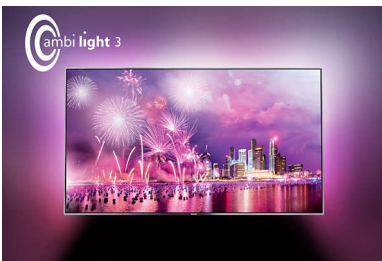

Highlights

4K Ultra HD

Ultra HD TV has four times the resolution of a conventional Full HD TV. With over 8 million pixels and our unique Ultra Resolution Upscaling technology, you'll experience the best possible picture quality. The higher the quality of your original content, the better images and resolution you will be able to experience. Enjoy improved sharpness, increased depth perception, superior contrast, smooth natural motion, and flawless details.

Ambilight 3-sided

You've created a home that's more than just a house, so why not choose a TV that is warm and inviting too? Philips unique Ambilight technology makes your screen much wider—and your viewing experience more immersive—by emitting an extra wide glow from three-sides of your TV screen onto the surrounding wall. Color, vibrancy and excitement move beyond the screen and into your living room to bring you a viewing experience beyond the ordinary.