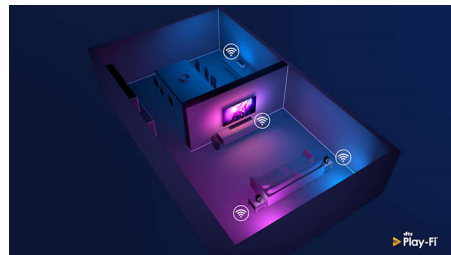

DTS Play-Fi compatible

With DTS Play-Fi on your Philips TV you can connect to compatible speakers in any room. Got wireless speakers in the kitchen? Listen to the film while you make a snack or keep up with the sports commentary while you get everyone drinks.