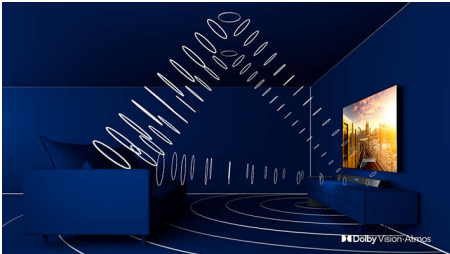

Dolby Vision + Dolby Atmos

Support for Dolby's premium sound and video formats means that the HDR content that you watch will look—and sound—glorious. You'll enjoy a picture that reflects the director's original intentions and experience spacious sound with real clarity and depth.

Design

The virtually bezel-free screen of this 4K smart TV goes with just about any interior. The slim feet make it seem as if the screen is floating above your TV unit and you can widen the feet to accommodate longer soundbars.