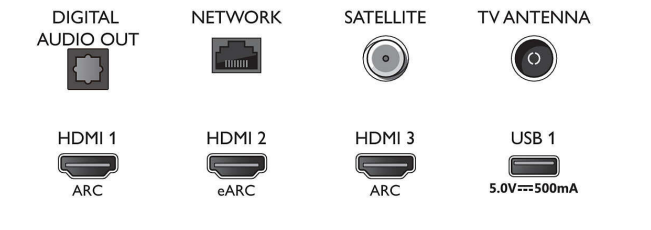

Accessories

- Included accessories: Remote Control, Quick start guide,

- Legal and safety brochure, Power cord, Tabletop stand
- Included batteries: 2 x AAA Batteries

Design

- Colours of TV: Anthracite grey bezel
- Stand design: Anthracite grey V sticks

Dimensions

- Set Width: 1572.3 mm
- Set Height: 876.3 mm
- Set Depth: 85.1 mm
- Product weight: 27.1 kg
- Set width (with stand): 1572.3 mm
- Set height (with stand): 947.9 mm
- Set depth (with stand): 360.6 mm
- Product weight (+stand): 28.4 kg
- Box width: 1757.0 mm
- Box height: 1025.0 mm
- Box depth: 174.0 mm
- Weight incl. Packaging: 35.7 kg
- Stand width: 807.6 mm
- Stand height: 70.0 mm
- Stand depth: 360.6 mm
- Wall-mount compatible: 300 x 300 mm

Connections

Side

Bottom

Issue date 2023-07-27

Version: 4.4.2

EAN: 87 18863 02883 4

© 2023 Koninklijke Philips N.V. All Rights reserved.

Specifications are subject to change without notice. Trademarks are the property of Koninklijke Philips N.V. or their respective owners.