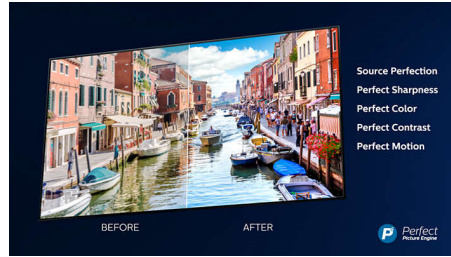

Philips P5 Picture Engine

The Philips P5 engine delivers a picture as brilliant as the content you love. Details have noticeably more depth. Colours are vivid, while skin tones look natural. Contrast is so crisp you'll feel every detail. Motion is perfectly smooth.