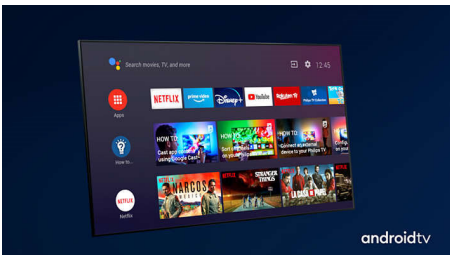

Simply smart. Android TV

Your Philips Android TV gives you the content you want—when you want it. You can customise the home screen to display your favourite apps, making it simple to start streaming the movies and shows you love. Or pick up where you left off.