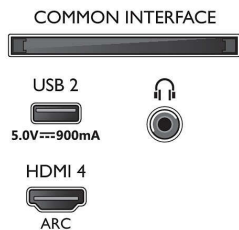

Connections

Side