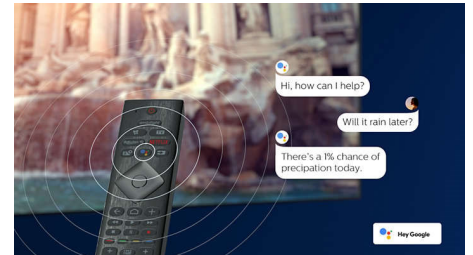

Dolby Vision + Dolby Atmos

Support for Dolby's premium sound and video formats means that the HDR content that you watch will look—and sound—glorious. You'll enjoy a picture that reflects the director's original intentions and experience spacious sound with real clarity and depth.

AI voice control

Push a button on the remote to talk to the Google Assistant. Control the TV or Google Assistant-compatible smart home devices with your voice. Or ask Alexa to control the TV via Alexa-enabled devices.