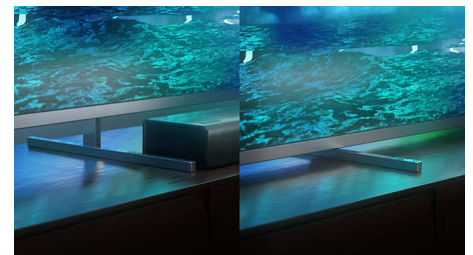

Design

The virtually bezel-free screen of this 4K smart TV goes with just about any interior. The slim feet make it seem as if the screen is floating above your TV unit and you can widen the feet to accommodate longer soundbars.