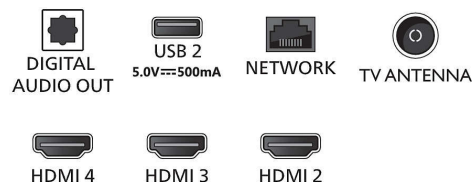

Accessories

- Included accessories: 2 x AAA Batteries, Power cord, Quick start guide, Legal and safety brochure, Table top stand, Remote Control

Dimensions

- Set Width: 1670 mm
- Set Height: 960 mm
- Set Depth: 85 mm

Connections

Side

Down

Issue date 2023-08-13

Version: 2.0.1

EAN: 87 18863 03891 8

© 2023 Koninklijke Philips N.V.
All Rights reserved.

Specifications are subject to change without notice.
Trademarks are the property of Koninklijke Philips N.V.
or their respective owners.