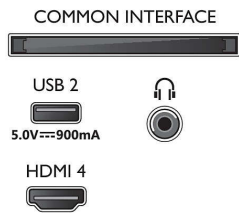

4K Ambilight TV

164 cm (65") Ambilight TV P5 picture engine-120 Hz, Major HDR formats supported, Google TV™

65PUS8848/12

Specifications

Ambilight

- Ambilight Features: Wall colour adaptive, Lounge mode, Game Mode, Ambilight Music, AmbiWakeup, AmbiSleep, Works with Philips Wireless Home Speakers, Ambilight Boot-Up Animation
- Ambilight Version: 3 sided

Picture/Display

- Diagonal screen size (inch): 65 inch
- Diagonal screen size (metric): 164 cm
- Display: 4K Ultra HD LED
- Panel resolution: 3840 x 2160

- Native refresh rate: 120 Hz
- Picture engine: P5 Perfect Picture Engine
- Picture enhancement: Micro Dimming Pro, Wide Colour Gamut 90% DCI/P3, HDR10+, Dolby Vision, CalMAN Ready, Perfect Natural Motion, HLG (Hybrid Log Gamma)

Display input resolution

- Resolution-Refresh rate: 576 p - 50 Hz, 640 x 480 - 60 Hz, 720 p - 50 Hz, 60 Hz, 1920 x 1080 p - 24 Hz, 25 Hz, 30 Hz, 50 Hz, 60 Hz, 100 Hz, 120 Hz., 2560 x 1440 - 60 Hz, 120 Hz, 3840 x 2160 p - 24 Hz, 25 Hz, 30 Hz,

50 Hz, 60 Hz, 100 Hz, 120 Hz.

Tuner/Reception/Transmission

- Digital TV: DVB-T/T2/T2-HD/C/S/S2
- Video Playback: PAL, SECAM
- TV Programme guide*: 8-day Electronic Programme Guide
- Signal strength indication
- Teletext: 1000 page Hypertext
- HEVC support

Android TV

- OS: Google TV™

Connections

Side