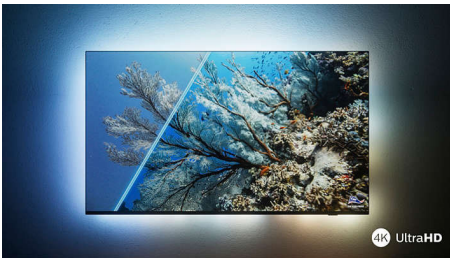

Ultra-sharp picture

No matter what you watch, you'll enjoy a bright, ultra-sharp picture with vivid colours. Plus, this 4K UHD Ambilight TV is compatible with all major HDR formats — so you'll see more detail, even in dark and bright areas, when you're streaming HDR content.