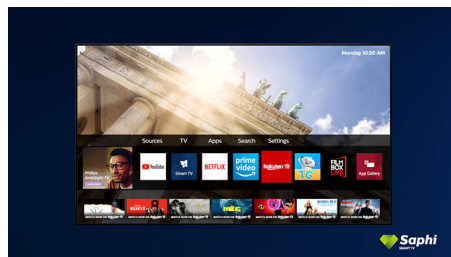

Saphi Smart TV

SAPHI is a fast, intuitive operating system that makes your Philips Smart TV a real pleasure to use. Enjoy one-button access to a clear icon-based menu. Quickly navigate to popular

Philips Smart TV apps including YouTube, Netflix and more.