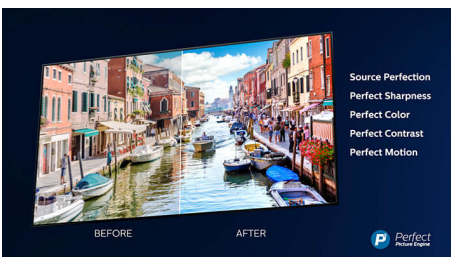

P5 Perfect Picture Engine

The Philips P5 Perfect Picture Engine delivers an image as brilliant as the content you love. Details have noticeably more depth. Colours are vivid, while skin tones look natural. Contrast is so crisp you'll feel every detail. And

motion is so smooth that you'll never lose sight of the ball, no matter how fast the play.