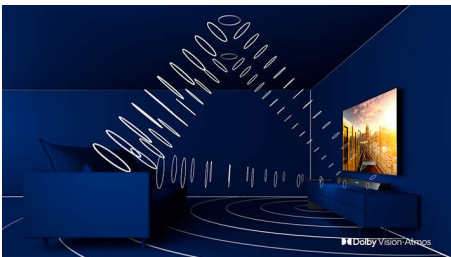

Dolby Vision and Dolby Atmos

Support for Dolby's premium sound and video formats means the HDR content you watch will look—and sound—gloriously real. Whether it's the latest streaming series or a Blu-Ray disc set, you'll enjoy contrast, brightness and colour that reflect the director's original intentions. And hear spacious sound with clarity, detail and depth.