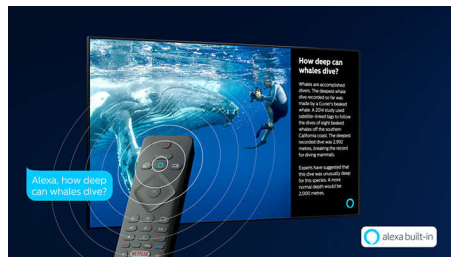

Voice control

Now you can use your voice to control your Philips smart TV. You can ask Alexa to change channels, switch to your gaming console or control smart-home devices like your lights and thermostat. You can do all of this and more with Alexa.