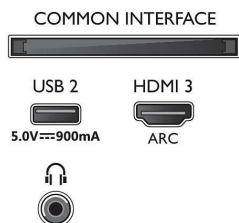

Connections

Side