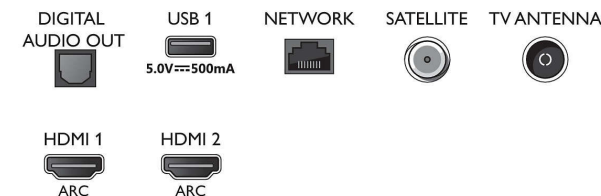

Accessories

- Included accessories: Remote Control, 2 x AAA Batteries, Power cord, Quick start guide, Legal and safety brochure, Tabletop stand

Design

- Colours of TV: Plastic gun metal bezel
- Stand design: Mid silver groove stand

Dimensions

- Set Width: 1581.0 mm
- Set Height: 894.0 mm
- Set Depth: 86.1 mm
- Product weight: 27.6 kg
- Set width (with stand): 1581.0 mm
- Set height (with stand): 912.4 mm
- Set depth (with stand): 299.4 mm
- Product weight (+stand): 28.2 kg
- Box width: 1757.0 mm
- Box height: 1025.0 mm
- Box depth: 181.0 mm
- Weight incl. Packaging: 32.7 kg
- Stand width: 808/1399 mm
- Stand height: 18.4 mm
- Stand depth: 299.4 mm
- Wall-mount compatible: 400 x 200 mm

Connections

Side

Bottom

Issue date 2023-07-27

Version: 12.12.2

EAN: 87 18863 02336 5

© 2023 Koninklijke Philips N.V.
All Rights reserved.

Specifications are subject to change without notice. Trademarks are the property of Koninklijke Philips N.V. or their respective owners.