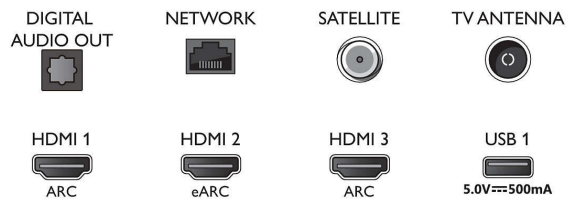

4K UHD LED Android TV

3 sided Ambilight TV Major HDR formats supported, P5 Perfect Picture Engine, 177 cm (70") Android TV

70PUS8506/12

Specifications

Ambilight

- Ambilight Features: Built-in Ambilight+hue, Ambilight Music, Game Mode, Wall colour adaptive, Lounge mode, AmbiWakeup, AmbiSleep, Philips Wireless Home Speakers
- Ambilight Version: 3 sided

Picture/Display

- Aspect ratio: 16:9
- Diagonal screen size (inch): 70 inch
- Diagonal screen size (metric): 177 cm

- Display: 4K Ultra HD LED
- Panel resolution: 3840 x 2160
- Picture engine: P5 Perfect Picture Engine
- Picture enhancement: Ultra Resolution, Dolby Vision, HDR10+, Micro Dimming Pro, ISF Colour Management
- Diagonal screen size (inch): 70 inch

Supported Display Resolution

- Computer inputs on all HDMI: HDR supported, HDR10/HLG, up to 4K UHD

3840 x 2160 @60 Hz, HDR supported, HDR10+/HLG

- Video inputs on all HDMI: up to 4K UHD 3840 x 2160 @60 Hz, HDR supported, HDR10/HLG (Hybrid Log Gamma), HDR10+/Dolby Vision

Tuner/Reception/Transmission

- Digital TV: DVB-T/T2/T2-HD/C/S/S2
- Video Playback: PAL, SECAM
- MPEG Support: MPEG2, MPEG4
- TV Programme guide*: 8-day Electronic

Connections

Side

Bottom