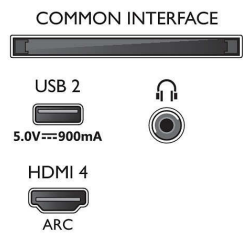

4K UHD LED Android TV

3 sided Ambilight TV Major HDR formats supported, P5 Perfect Picture Engine, 177 cm (70") Android TV

70PUS8506/12

Specifications

Ambilight

- Ambilight Features: Built-in Ambilight+hue, Ambilight Music, Game Mode, Wall colour adaptive, Lounge mode, AmbiWakeup, AmbiSleep, Philips Wireless Home Speakers
- Ambilight Version: 3 sided

Picture/Display

- Aspect ratio: 16:9
- Diagonal screen size (inch): 70 inch
- Diagonal screen size (metric): 177 cm

- Display: 4K Ultra HD LED
- Panel resolution: 3840 x 2160
- Picture engine: P5 Perfect Picture Engine
- Picture enhancement: Ultra Resolution, Dolby Vision, HDR10+, Micro Dimming Pro, ISF Colour Management
- Diagonal screen size (inch): 70 inch

Supported Display Resolution

- Computer inputs on all HDMI: HDR supported, HDR10/HLG, up to 4K UHD

3840 x 2160 @60 Hz, HDR supported, HDR10+/HLG

- Video inputs on all HDMI: up to 4K UHD 3840 x 2160 @60 Hz, HDR supported, HDR10/HLG (Hybrid Log Gamma), HDR10+/Dolby Vision

Tuner/Reception/Transmission

- Digital TV: DVB-T/T2/T2-HD/C/S/S2
- Video Playback: PAL, SECAM
- MPEG Support: MPEG2, MPEG4
- TV Programme guide*: 8-day Electronic

Connections

Side