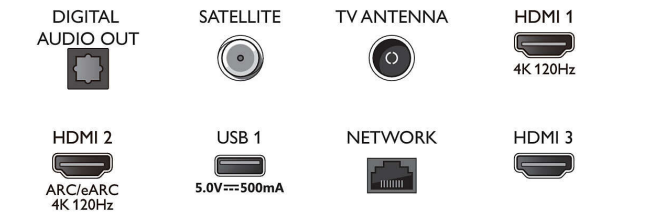

Picture/Display

- Diagonal screen size (inch): 75 inch
- Diagonal screen size (metric): 189 cm
- Display: 4K Ultra HD LED
- Panel resolution: 3840 x 2160

- Native refresh rate: 120 Hz
- Picture engine: P5 Perfect Picture Engine
- Picture enhancement: Micro Dimming Pro, Wide Colour Gamut 90% DCI/P3, HDR10+, Dolby Vision, CalMAN Ready, Perfect Natural Motion, HLG (Hybrid Log Gamma)

Android TV

- OS: Google TV™

Connections

Side

Bottom

4K Ambilight TV

189 cm (75") Ambilight TV P5 picture engine-120 Hz, Major HDR formats supported, Google TV™

75PUS8848/12

Specifications

- Pre-installed apps: Google Play Movies*, Google Search, YouTube, Netflix, Apple TV, Amazon Prime Video, Disney+, YouTube Music, Fitness App, Ambilight Aurora
- Memory size (Flash): 16 GB*
- Gaming cloud: Geforce Now