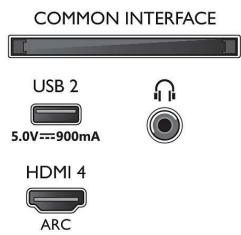

4K UHD LED Android TV

3 sided Ambilight TV Major HDR formats supported, P5 Perfect Picture Engine, 177 cm (70") Android TV

70PUS8536/12

Specifications

Ambilight

- Ambilight Features: Built-in Ambilight+hue, Ambilight Music, Game Mode, Wall colour adaptive, Lounge mode, AmbiWakeup, AmbiSleep, Philips Wireless Home Speakers
- Ambilight Version: 3 sided

Picture/Display

- Aspect ratio: 16:9
- Diagonal screen size (inch): 70 inch
- Diagonal screen size (metric): 177 cm

- Display: 4K Ultra HD LED
- Panel resolution: 3840 x 2160
- Picture engine: P5 Perfect Picture Engine
- Picture enhancement: Ultra Resolution, Dolby Vision, HDR10+, ISF Colour Management, Micro Dimming Pro
- Diagonal screen size (inch): 70 inch

Supported Display Resolution

- Computer inputs on all HDMI: HDR supported, HDR10/HLG, up to 4K UHD

3840 x 2160 @60 Hz, HDR supported, HDR10+/HLG

- Video inputs on all HDMI: up to 4K UHD 3840 x 2160 @60 Hz, HDR supported, HDR10/HLG (Hybrid Log Gamma), HDR10+/Dolby Vision

Tuner/Reception/Transmission

- Digital TV: DVB-T/T2/T2-HD/C/S/S2
- Video Playback: PAL, SECAM
- MPEG Support: MPEG2, MPEG4
- TV Programme guide*: 8-day Electronic

Connections

Side