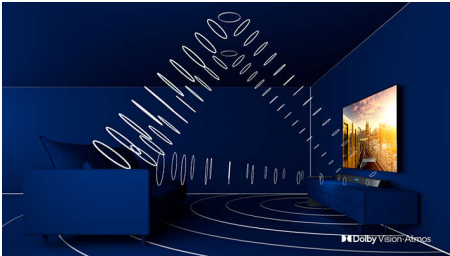

PHILIPS

4K UHD LED Android TV

3 sided Ambilight TV Major HDR formats supported, P5 Perfect Picture Engine, 177 cm (70") Android TV

70PUS8536/12

Highlights

3 sided Ambilight

With Philips Ambilight, every moment feels closer. Intelligent LEDs around the edge of the TV respond to the on-screen action and emit an immersive glow that's simply captivating. Experience it once and wonder how you enjoyed TV without it.

Dolby Vision + Dolby Atmos

Support for Dolby's premium sound and video formats means that the HDR content that you watch will look—and sound—glorious. You'll enjoy a picture that reflects the director's original intentions and experience spacious sound with real clarity and depth.