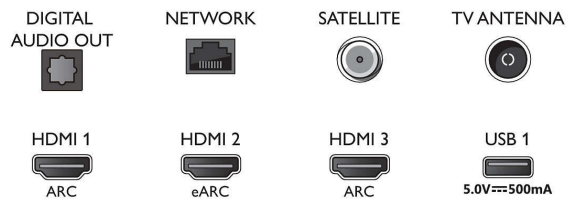

4K UHD LED Android TV

3 sided Ambilight TV Major HDR formats supported, P5 Perfect Picture Engine, 177 cm (70") Android TV

70PUS8536/12

Specifications

Ambilight

- Ambilight Features: Built-in Ambilight+hue, Ambilight Music, Game Mode, Wall colour adaptive, Lounge mode, AmbiWakeup, AmbiSleep, Philips Wireless Home Speakers
- Ambilight Version: 3 sided

Picture/Display

- Aspect ratio: 16:9
- Diagonal screen size (inch): 70 inch
- Diagonal screen size (metric): 177 cm

- Display: 4K Ultra HD LED
- Panel resolution: 3840 x 2160
- Picture engine: P5 Perfect Picture Engine
- Picture enhancement: Ultra Resolution, Dolby Vision, HDR10+, ISF Colour Management, Micro Dimming Pro
- Diagonal screen size (inch): 70 inch

Supported Display Resolution

- Computer inputs on all HDMI: HDR supported, HDR10/HLG, up to 4K UHD

3840 x 2160 @60 Hz, HDR supported, HDR10+/HLG

- Video inputs on all HDMI: up to 4K UHD 3840 x 2160 @60 Hz, HDR supported, HDR10/HLG (Hybrid Log Gamma), HDR10+/Dolby Vision

Tuner/Reception/Transmission

- Digital TV: DVB-T/T2/T2-HD/C/S/S2
- Video Playback: PAL, SECAM
- MPEG Support: MPEG2, MPEG4
- TV Programme guide*: 8-day Electronic

Connections

Side

Bottom