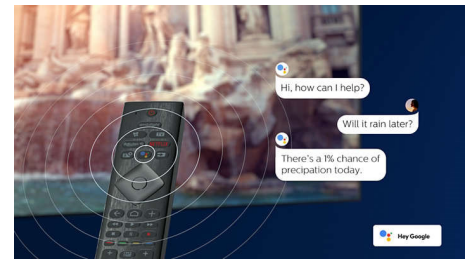

DTS Play-Fi compatible

With DTS Play-Fi on your Philips TV you can connect to compatible speakers in any room. Got wireless speakers in the kitchen? Listen to the film while you make a snack, or keep up with the sports commentary while you get everyone drinks.

HDMI 2.1 VRR and low latency

Your Philips TV boasts the latest HDMI 2.1 connectivity, and the TV automatically switches to a low latency setting when you start playing a game on your console. VRR is supported for smooth fast-action gameplay. Ambilight's gaming mode brings the thrill right into the room.

AI voice control

Push a button on the remote to talk to the Google Assistant. Control the TV or Google Assistant-compatible smart home devices with your voice. Or ask Alexa to control the TV via Alexa-enabled devices.