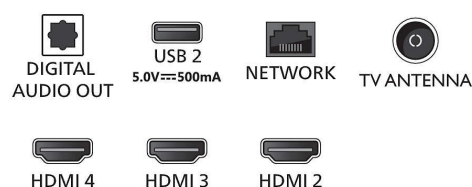

Connections

Side

Down

Issue date 2023-08-13

Version: 2.0.1

EAN: 87 18863 03891 8

© 2023 Koninklijke Philips N.V.
All Rights reserved.

Specifications are subject to change without notice.
Trademarks are the property of Koninklijke Philips N.V.
or their respective owners.

www.philips.com

* EPG and actual visibility (up to 8 days) is country and operator dependent.
* Philips TV does not guarantee 100% interoperability with all HDMI CEC devices
* Its functionality is subject to ChromeCast built-in apps and smart devices. For more details, please visit ChromeCast built-in product pages.
* Image depicted on the website are non-contractual pictures. Please always refer to the actual TV that are sold in the retail or stores.
* Amazon Prime is available in selected languages and countries.
* Disney+ subscription required. Subject to terms at <https://www.disneyplus.com> (c) 2020 Disney and its related entities.
* Disney+ is available in selected languages and countries.
* Netflix subscription required. Subject to terms at <https://www.netflix.com>
* Google TV is the name of this device's software experience and a trademark of Google LLC.
* Google TV is the name of this device's software experience and a trademark of Google LLC. YouTube, Ok Google and other marks are trademarks of Google LLC.
* Smart TV app offerings vary per TV model and country. For more details please visit: www.philips.com/smarttv.
* Due to the transmission limitations of Bluetooth wireless technology, a slight sound delay might occur when you hear audio from your bluetooth headphone or bluetooth speakers. When this occurs, you might see the character moving his or her mouth but there is a slight delay in spoken dialog accompany
* Philips TV Remote app and related functionalities vary per TV model, operator, and country, as well as smart device model and OS. For more details please visit: www.philips.com/TVRemoteapp.