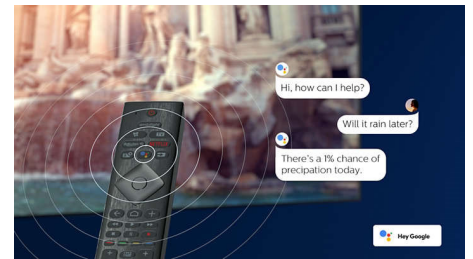

DTS Play-Fi compatible

With DTS Play-Fi on your Philips TV you can connect to compatible speakers in any room. Got wireless speakers in the kitchen? Listen to the film while you make a snack, or keep up with the sports commentary while you get everyone drinks.

HDMI 2.1 VRR and low latency

Your Philips TV boasts the latest HDMI 2.1 connectivity, and the TV automatically switches to a low latency setting when you start playing a game on your console. VRR is supported for smooth fast-action gameplay. Ambilight's gaming mode brings the thrill right into the room.

AI voice control

Push a button on the remote to talk to the Google Assistant. Control the TV or Google Assistant-compatible smart home devices with your voice. Or ask Alexa to control the TV via Alexa-enabled devices.