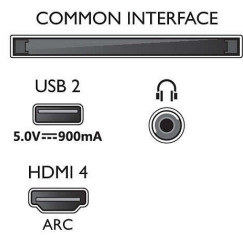

4K UHD LED Android TV

3 sided Ambilight TV Major HDR formats supported, P5 Perfect Picture Engine, 177 cm (70") Android TV

70PUS8536/12

Specifications

Ambilight

- Ambilight Features: Built-in Ambilight+hue, Ambilight Music, Game Mode, Wall colour adaptive, Lounge mode, AmbiWakeup, AmbiSleep, Philips Wireless Home Speakers
- Ambilight Version: 3 sided

Picture/Display

- Aspect ratio: 16:9
- Diagonal screen size (inch): 70 inch
- Diagonal screen size (metric): 177 cm

- Display: 4K Ultra HD LED
- Panel resolution: 3840 x 2160
- Picture engine: P5 Perfect Picture Engine
- Picture enhancement: Ultra Resolution, Dolby Vision, HDR10+, ISF Colour Management, Micro Dimming Pro
- Diagonal screen size (inch): 70 inch

Supported Display Resolution

- Computer inputs on all HDMI: HDR supported, HDR10/HLG, up to 4K UHD

3840 x 2160 @60 Hz, HDR supported, HDR10+/HLG

- Video inputs on all HDMI: up to 4K UHD 3840 x 2160 @60 Hz, HDR supported, HDR10/HLG (Hybrid Log Gamma), HDR10+/Dolby Vision

Tuner/Reception/Transmission

- Digital TV: DVB-T/T2/T2-HD/C/S/S2
- Video Playback: PAL, SECAM
- MPEG Support: MPEG2, MPEG4
- TV Programme guide*: 8-day Electronic

Connections

Side