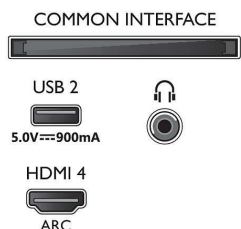

Power

- Mains power: AC 220 - 240 V 50/60 Hz

- Standby power consumption: <0.3 W
- Power Saving Features: Auto switch-off timer, Picture mute (for radio), Eco mode, Light sensor

Accessories

- Included accessories: Remote Control, Quick start guide, Legal and safety brochure, Power cord, Tabletop stand, 2 x AAA Batteries

Design

- Colours of TV: Light silver bezel
- Stand design: Light silver round V sticks

Dimensions

- Set Width: 1930.4 mm
- Set Height: 1101.9 mm
- Set Depth: 100.3 mm
- Product weight: 47.8 kg
- Set width (with stand): 1930.4 mm
- Set height (with stand): 1172.4 mm
- Set depth (with stand): 388.2 mm
- Product weight (+stand): 48.8 kg
- Box width: 2101.0 mm
- Box height: 1305.0 mm
- Box depth: 491.0 mm
- Weight incl. Packaging: 60.8 kg
- Stand width: 1509.7 mm
- Stand height: 70.0 mm
- Stand depth: 388.2 mm
- Wall-mount compatible: 600 x 400 mm

Connections

Side

Bottom

Issue date 2023-07-27

Version: 6.6.3

EAN: 87 18863 03418 7

© 2023 Koninklijke Philips N.V.
All Rights reserved.

Specifications are subject to change without notice.
Trademarks are the property of Koninklijke Philips N.V.
or their respective owners.