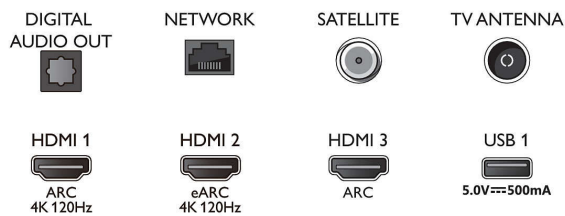

Power

- Mains power: AC 220 - 240 V 50/60 Hz

- Standby power consumption: <0.3 W
- Power Saving Features: Auto switch-off timer, Picture mute (for radio), Eco mode, Light sensor

Accessories

- Included accessories: Remote Control, Quick start guide, Legal and safety brochure, Power cord, Tabletop stand, 2 x AAA Batteries

Design

- Colours of TV: Light silver bezel
- Stand design: Light silver round V sticks

Dimensions

- Set Width: 1930.4 mm
- Set Height: 1101.9 mm
- Set Depth: 100.3 mm
- Product weight: 47.8 kg
- Set width (with stand): 1930.4 mm
- Set height (with stand): 1172.4 mm
- Set depth (with stand): 388.2 mm
- Product weight (+stand): 48.8 kg
- Box width: 2101.0 mm
- Box height: 1305.0 mm
- Box depth: 491.0 mm
- Weight incl. Packaging: 60.8 kg
- Stand width: 1509.7 mm
- Stand height: 70.0 mm
- Stand depth: 388.2 mm
- Wall-mount compatible: 600 x 400 mm

Connections

Side

Bottom

Issue date 2023-07-27

Version: 6.6.3

EAN: 87 18863 03418 7

© 2023 Koninklijke Philips N.V.
All Rights reserved.

Specifications are subject to change without notice.
Trademarks are the property of Koninklijke Philips N.V.
or their respective owners.