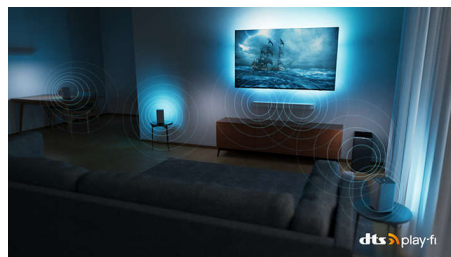

DTS Play-Fi compatible

Philips Wireless Home System powered by DTS Play-Fi lets you connect to compatible soundbars and wireless speakers around your home in seconds. Listen to movies in the kitchen. Play music anywhere. You can even create a home-cinema surround-sound system using your Philips TV as a central speaker.