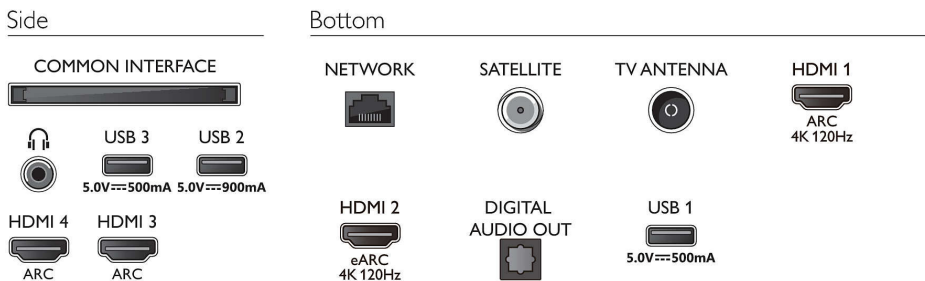

Connections

Issue date 2023-07-27

Version: 8.8.2

EAN: 87 18863 03452 1

© 2023 Koninklijke Philips N.V. All Rights reserved.

Specifications are subject to change without notice. Trademarks are the property of Koninklijke Philips N.V. or their respective owners.

www.philips.com

* Philips OLED TV panels have been certified as flicker-free and discomfort glare free by UL.

* EPG and actual visibility (up to 8 days) is country- and operator-dependent.

* Android App offerings vary per country. For more details please visit your local Google Play Store.

* The TV supports DVB reception for 'Free to air' broadcast. Specific DVB operators may not be supported. An up to date list can be found in the FAQ section of the Philips support website. For some operators Conditional Access and subscription are required. Contact your operator for more information.

* Philips TV Remote app and related functionalities vary per TV model, operator and country, as well as smart device model and OS. For more details please visit: www.philips.com/TVRemoteapp.

* USB recording for digital channels only, recordings may be limited by broadcast copy protection (CI+). Country and channel restrictions may apply.

* This television contains lead only in certain parts or components where no technology alternatives exist in accordance with existing exemption clauses under the RoHS Directive.

* Memory size (Flash): 16 G, the actual available disc space may differ (dependent on e.g. (pre-)installed apps, installed operating system, etc.)

* Amazon, Alexa and all related logos are trademarks of Amazon.com, Inc. or its affiliates. Amazon Alexa is available in selected languages and countries.

* Amazon Prime is available in selected languages and countries.

* Disney+ subscription required. Subject to terms at <https://www.disneyplus.com> (c) 2020 Disney and its related entities. Disney+ is available in selected languages and countries.

* Google Assistant is available on Philips Android TVs running on Android O (8) or higher OS version. Google Assistant is available in selected languages and countries.

* Netflix subscription required. Subject to terms on <https://www.netflix.com>

* Rakuten TV is available in selected languages and countries.