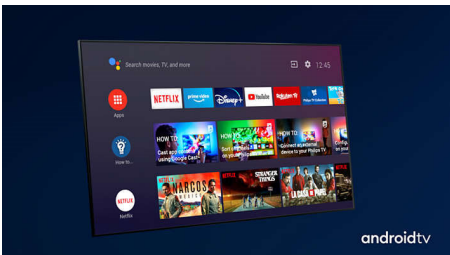

Android TV

Your Philips Android TV gives you the content you want—when you want it. You can customise the home screen to display your favourite apps, making it simple to start streaming the movies and shows you love. Or pick up where you left off.