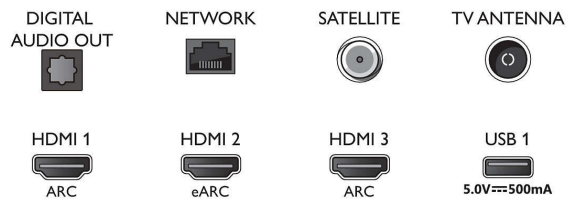

4K UHD LED Android TV

3 sided Ambilight TV Major HDR formats supported, P5 Perfect Picture Engine, 177 cm (70") Android TV

70PUS8556/12

Specifications

Ambilight

- Ambilight Features: Built-in Ambilight+hue, Ambilight Music, Game Mode, Wall colour adaptive, Lounge mode, AmbiWakeup, AmbiSleep, Philips Wireless Home Speakers
- Ambilight Version: 3 sided

Picture/Display

- Aspect ratio: 16:9
- Diagonal screen size (inch): 70 inch
- Diagonal screen size (metric): 177 cm

- Display: 4K Ultra HD LED
- Panel resolution: 3840 x 2160
- Picture engine: P5 Perfect Picture Engine
- Picture enhancement: Ultra Resolution, Dolby Vision, HDR10+, ISF image calibration, Micro Dimming Pro
- Diagonal screen size (inch): 70 inch

Supported Display Resolution

- Computer inputs on all HDMI: HDR supported, HDR10/HLG, up to 4K UHD

3840 x 2160 @60 Hz, HDR supported, HDR10+/HLG

- Video inputs on all HDMI: up to 4K UHD 3840 x 2160 @60 Hz, HDR supported, HDR10/HLG (Hybrid Log Gamma), HDR10+/Dolby Vision

Tuner/Reception/Transmission

- Digital TV: DVB-T/T2/T2-HD/C/S/S2
- Video Playback: PAL, SECAM
- MPEG Support: MPEG2, MPEG4
- TV Programme guide*: 8-day Electronic

Connections

Side

Bottom