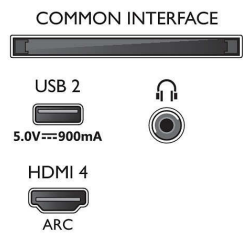

4K UHD LED Android TV

3 sided Ambilight TV Major HDR formats supported, P5 Perfect Picture Engine, 177 cm (70") Android TV

70PUS8556/12

Specifications

Ambilight

- Ambilight Features: Built-in Ambilight+hue, Ambilight Music, Game Mode, Wall colour adaptive, Lounge mode, AmbiWakeup, AmbiSleep, Philips Wireless Home Speakers
- Ambilight Version: 3 sided

Picture/Display

- Aspect ratio: 16:9
- Diagonal screen size (inch): 70 inch
- Diagonal screen size (metric): 177 cm

- Display: 4K Ultra HD LED
- Panel resolution: 3840 x 2160
- Picture engine: P5 Perfect Picture Engine
- Picture enhancement: Ultra Resolution, Dolby Vision, HDR10+, ISF image calibration, Micro Dimming Pro
- Diagonal screen size (inch): 70 inch

Supported Display Resolution

- Computer inputs on all HDMI: HDR supported, HDR10/HLG, up to 4K UHD

3840 x 2160 @60 Hz, HDR supported, HDR10+/HLG

- Video inputs on all HDMI: up to 4K UHD 3840 x 2160 @60 Hz, HDR supported, HDR10/HLG (Hybrid Log Gamma), HDR10+/Dolby Vision

Tuner/Reception/Transmission

- Digital TV: DVB-T/T2/T2-HD/C/S/S2
- Video Playback: PAL, SECAM
- MPEG Support: MPEG2, MPEG4
- TV Programme guide*: 8-day Electronic

Connections

Side