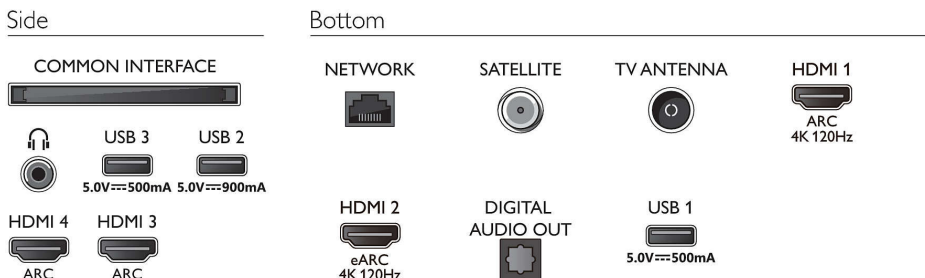

- HDMI 1/2: HDMI 2.1 full bandwidth 48 Gbps, up to 4K 120 Hz
- Gaming: HDMI VRR, ALLM, HGiG, Nvidia G-Sync compatible, AMD FreeSync Premium, Dolby Vision Game
- HDMI 3/4: HDMI 2.0
- HDR: Dolby Vision, HDR10, HDR10+, HDR10+ Adaptive, HLG, UHD A

EU Energy card

- EPREL registration numbers: 1240501
- Energy class for SDR: G
- On mode power demand for SDR: 66 kWh/1000h
- Energy class for HDR: F
- On mode power demand for HDR: 56 kWh/1000h
- Off mode power consumption: n.a.
- Networked standby mode: <2.0 W
- Panel technology used: OLED

Power

- Mains power: AC 220 - 240 V 50/60 Hz
- Standby power consumption: <0.3 W
- Power Saving Features: Auto switch-off timer, Picture mute (for radio), Eco mode, Light sensor

Accessories

- Included accessories: 2 x AAA Batteries, Legal and safety brochure, Power cord, Quick start guide, Remote Control, Tabletop stand

Design

- Colours of TV: Metal bezel frame
- Stand design: Metal dark chrome T stand
- Remote control: with Muirhead leather

Dimensions

- Set Width: 1068.5 mm
- Set Height: 611.8 mm
- Set Depth: 68.0 mm
- Product weight: 13.9 kg
- Set width (with stand): 1068.5 mm
- Set height (with stand): 683.0 mm
- Set depth (with stand): 230.0 mm
- Product weight (+stand): 16.3 kg
- Box width: 1214.0 mm
- Box height: 770.0 mm
- Box depth: 150.0 mm
- Weight incl. Packaging: 20.1 kg
- Stand width: 550.0 mm
- Stand height: 70.0 mm
- Stand depth: 230.0 mm
- Wall-mount compatible: 300 x 300 mm

Connections

Issue date 2023-07-27

Version: 7.7.2

EAN: 87 18863 03451 4

© 2023 Koninklijke Philips N.V. All Rights reserved.

Specifications are subject to change without notice. Trademarks are the property of Koninklijke Philips N.V. or their respective owners.

www.philips.com

* Philips OLED TV panels have been certified as flicker-free and discomfort glare free by UL.

* EPG and actual visibility (up to 8 days) is country- and operator-dependent.

* Android App offerings vary per country. For more details please visit your local Google Play Store.

* The TV supports DVB reception for 'Free to air' broadcast. Specific DVB operators may not be supported. An up to date list can be found in the FAQ section of the Philips support website. For some operators Conditional Access and subscription are required. Contact your operator for more information.

* Philips TV Remote app and related functionalities vary per TV model, operator and country, as well as smart device model and OS. For more details please visit: www.philips.com/TVRemoteapp.

* USB recording for digital channels only, recordings may be limited by broadcast copy protection (CI+). Country and channel restrictions may apply.

* This television contains lead only in certain parts or components where no technology alternatives exist in accordance with existing exemption clauses under the RoHS Directive.

* Memory size (Flash): 16 G, the actual available disc space may differ (dependent on e.g. (pre-)installed apps, installed operating system, etc.)

* Amazon, Alexa and all related logos are trademarks of Amazon.com, Inc. or its affiliates. Amazon Alexa is available in selected languages and countries.

* Amazon Prime is available in selected languages and countries.

* Disney+ subscription required. Subject to terms at <https://www.disneyplus.com> (c) 2020 Disney and its related entities. Disney+ is available in selected languages and countries.

* Google Assistant is available on Philips Android TVs running on Android O (8) or higher OS version. Google Assistant is available in selected languages and countries.

* Netflix subscription required. Subject to terms on <https://www.netflix.com>

* Rakuten TV is available in selected languages and countries.