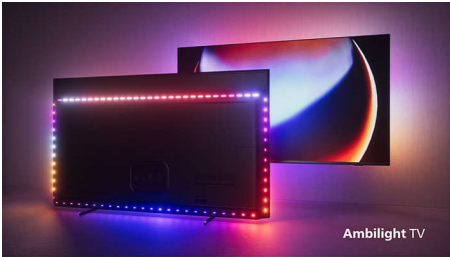

48OLED857/12

Highlights

4 sided Ambilight

With Ambilight, the incredible experience of watching a Philips OLED TV gets even better! LED lights on all four sides of the TV glow and change colour in perfect sync with the colours of the on-screen action or your music. It's so warm and immersive, you'll wonder how you enjoyed TV without it.