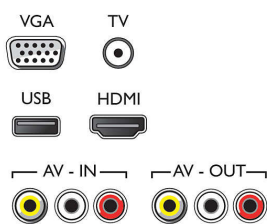

PC input (VGA)

Use your TV as a monitor. Simply connect using a VGA cable and you are ready to go.

Specifications

Picture/Display

- Aspect ratio: 16:9
- Diagonal screen size (inch): 24 inch
- Diagonal screen size (metric): 60 cm
- Display: LED HD TV
- Panel resolution: 1366 x 768p
- Brightness: 200 cd/m²
- Picture enhancement: Digital Crystal Clear, 100 Hz Perfect Motion Rate

Sound

- Output power (RMS): 16W
- Sound Enhancement: Virtual Surround, Clear Sound, Auto Volume Leveler

Connectivity

- Number of AV connections: 1
- Number of HDMI connections: 1
- Number of component in (YPbPr): 1
- EasyLink (HDMI-CEC): System standby, One touch play
- Number of USBs: 1
- Other connections: Antenna IEC75, Digital audio out (coaxial), Audio L/R in, PC-in VGA + Audio L/R in, Headphone out, Service connector

Accessories

- Included accessories: Remote Control, 2 x AAA Batteries, Table top stand, Power cord, Quick start guide

Dimensions

- Set Width: 550 mm
- Set Height: 327 mm
- Set Depth: 42 mm
- Product weight: 2.3 kg
- Set width (with stand): 550 mm
- Set height (with stand): 360 mm
- Set depth (with stand): 156 mm
- Product weight (+stand): 2.5 kg
- Box width: 670 mm
- Box height: 392 mm
- Box depth: 108 mm
- Compatible wall mount: 100 x 100mm
- Weight incl. Packaging: 3.5 kg
- Wall mount compatible: 100 x 100 mm

Connections

Side

Issue date 2023-07-27

Version: 4.0.1

EAN: 87 18863 00452 4

© 2023 Koninklijke Philips N.V.
All Rights reserved.

Specifications are subject to change without notice.
Trademarks are the property of Koninklijke Philips N.V.
or their respective owners.