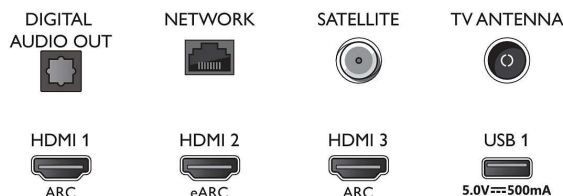

Accessories

- Included accessories: Remote Control, Quick start guide, Legal and safety brochure, Power cord, Tabletop stand
- Included batteries: 2 x AAA Batteries

Design

- Colours of TV: Anthracite grey bezel
- Stand design: Anthracite grey V sticks

Dimensions

- Set Width: 1572.3 mm
- Set Height: 876.3 mm
- Set Depth: 85.1 mm
- Product weight: 27.1 kg
- Set width (with stand): 1572.3 mm
- Set height (with stand): 947.9 mm
- Set depth (with stand): 360.6 mm
- Product weight (+stand): 28.4 kg
- Box width: 1757.0 mm
- Box height: 1025.0 mm
- Box depth: 174.0 mm
- Weight incl. Packaging: 35.7 kg
- Stand width: 807.6 / 1349.6 mm
- Stand height: 70.0 mm
- Stand depth: 360.6 mm
- Wall-mount compatible: 300 x 300 mm

Connections

Side

Bottom

Issue date 2023-07-27

Version: 8.8.2

EAN: 87 18863 02869 8

© 2023 Koninklijke Philips N.V.
All Rights reserved.

Specifications are subject to change without notice.
Trademarks are the property of Koninklijke Philips N.V.
or their respective owners.