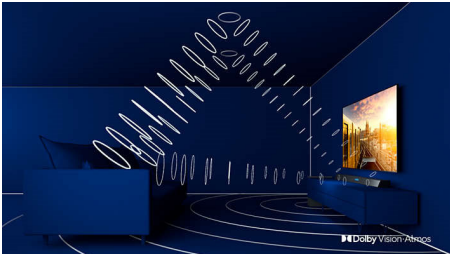

With Philips Ambilight, every moment feels closer. Intelligent LEDs around the edge of the TV respond to the on-screen action and emit an immersive glow that's simply captivating. Experience it once and wonder how you enjoyed TV without it.

Dolby Vision + Dolby Atmos

Support for Dolby's premium sound and video formats means that the HDR content that you watch will look—and sound—glorious. You'll enjoy a picture that reflects the director's original intentions and experience spacious sound with real clarity and depth.

Slim, attractive design

Looking for a TV that fits with your room? The virtually bezel-free screen of this 4K smart TV goes with just about any interior. The slim feet make it seem as if the screen is floating above your TV unit and you can widen the feet to accommodate longer soundbars.