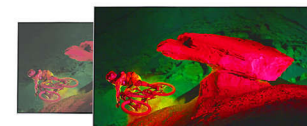

Premium Color

Philips Premium Color combines a wide color gamut panel enhanced by 85% with 4 Trillion colors processing. With so much more color resolution and brilliant saturated colors, you'll forget you're looking at a screen at all.