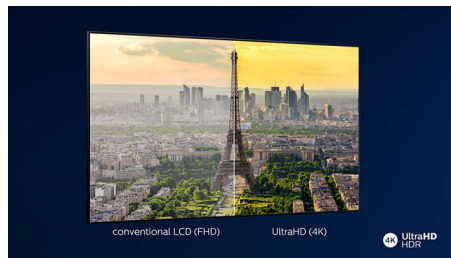

HDR10+ supported

Your Philips TV is primed to get the most out of the HDR10+ video format. Contrast, colour and brightness levels are adjusted from frame to frame. Whether it's a must-watch series or the new blockbuster, shadows will be deeper. Bright surfaces will shine. Colours will be truer.