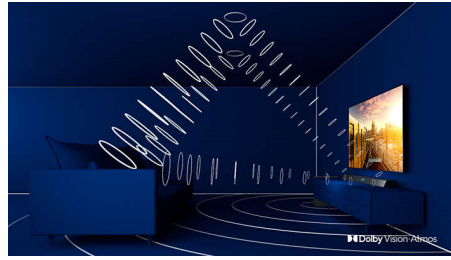

Dolby Vision and Dolby Atmos

Support for Dolby's premium sound and video formats means the HDR content you watch will look—and sound—gloriously real. Whether it's the latest streaming series or a Blu-Ray disc set, you'll enjoy contrast, brightness and colour that reflect the director's original intentions. And hear spacious sound with clarity, detail and depth.