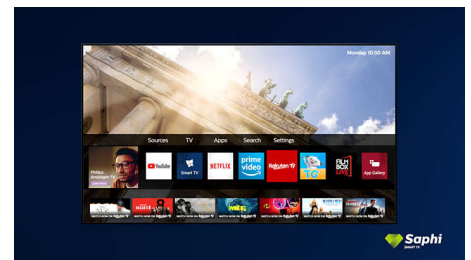

SAPHI TV Collection

Philips TV Collection. Netflix, Prime Video and more.

Sturdy stand

Slim minimalist frame. Sturdy stand.