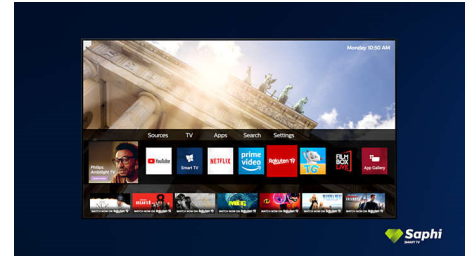

Saphi Smart TV

SAPHI is a fast, intuitive operating system that makes your Philips Smart TV a real pleasure to use. Enjoy great picture quality and one-button access to a clear icon-based menu. Operate your TV with ease and quickly navigate to popular Philips Smart TV apps including YouTube, Netflix and more.

Clear audio

Clear audio from full-range speakers.

Punchy bass

Crisp, clear dialogue. Punchy bass.