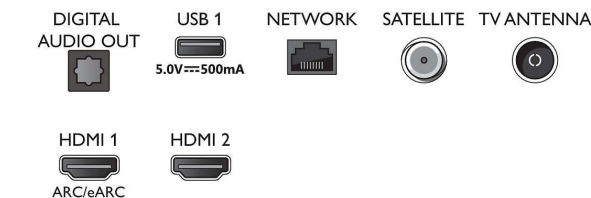

Accessories

- Included accessories: Remote Control, 2 x AAA Batteries, Power cord, Quick start guide, Legal and safety brochure, Tabletop stand

Design

- Colours of TV: Matt black bezel
- Stand design: Black matt cut sticks

Dimensions

- Set Width: 1447.5 mm
- Set Height: 837.3 mm
- Set Depth: 88.0 mm
- Product weight: 20.5 kg
- Set width (with stand): 1447.5 mm
- Set height (with stand): 865.1 mm
- Set depth (with stand): 289.9 mm
- Product weight (+stand): 20.7 kg
- Box width: 1600.0 mm
- Box height: 995.0 mm
- Box depth: 170.0 mm
- Weight incl. Packaging: 26.1 kg
- Stand width: 810.0 mm
- Stand height: 28.0 mm
- Stand depth: 289.3 mm
- Distance between 2 stands: 810.0 mm
- Stand height to TV bottom edge: 28.0 mm
- Wall-mount compatible: 200 x 200 mm

Connections

Side

Bottom

Issue date 2023-07-27

Version: 4.1.1

EAN: 87 18863 03387 6

© 2023 Koninklijke Philips N.V.
All Rights reserved.

Specifications are subject to change without notice.
Trademarks are the property of Koninklijke Philips N.V.
or their respective owners.