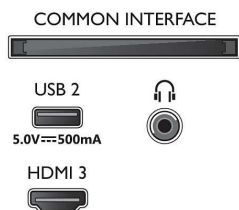

EU Energy card

- EPREL registration numbers: 1210227
- Energy class for SDR: F
- On mode power demand for SDR: 92 kWh/1000h
- Energy class for HDR: G
- On mode power demand for HDR: 163 kWh/1000h
- Off mode power consumption: n.a.
- Networked standby mode: <2.0 W
- Panel technology used: LED LCD

Power

- Mains power: AC 220 - 240 V 50/60 Hz
- Standby power consumption: <0.3 W
- Power Saving Features: Auto switch-off timer, Picture mute (for radio), Eco mode, Light sensor
- Off mode power consumption: N/A

Accessories

- Included accessories: Remote Control, 2 x AAA Batteries, Power cord, Quick start guide, Legal and safety brochure, Tabletop stand

Design

- Colours of TV: Matt black bezel
- Stand design: Black matt cut sticks

Dimensions

- Set Width: 1447.5 mm
- Set Height: 837.3 mm
- Set Depth: 88.0 mm
- Product weight: 20.5 kg
- Set width (with stand): 1447.5 mm
- Set height (with stand): 865.1 mm
- Set depth (with stand): 289.9 mm
- Product weight (+stand): 20.7 kg
- Box width: 1600.0 mm
- Box height: 995.0 mm
- Box depth: 170.0 mm
- Weight incl. Packaging: 26.1 kg
- Stand width: 810.0 mm
- Stand height: 28.0 mm
- Stand depth: 289.3 mm
- Distance between 2 stands: 810.0 mm
- Stand height to TV bottom edge: 28.0 mm
- Wall-mount compatible: 200 x 200 mm

Connections

Side