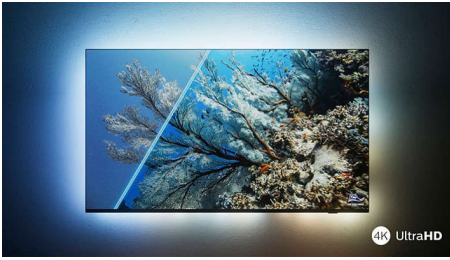

4K UHD LED Smart TV

Major HDR formats supported Dolby Vision and Dolby Atmos, 177 cm (70") SAPHI smart TV, Pixel Precise Ultra HD

Highlights

4K UHD LED TV

Love everything that you watch on this 4K UHD LED TV. Philips Pixel Precise Ultra HD engine optimises picture quality to deliver sharp images, rich colours and smooth motion. You get the best possible viewing experience every time.

Philips 4K UHD TV

Sharp HDR picture. Philips 4K UHD TV.

Slim, attractive design

Slim, attractive design

Slim, attractive design.

Looking for a TV that fits with your room? The virtually bezel-free screen of this 4K smart TV goes with just about any interior, and the slim, matt-black feet make it seem as if the screen is floating. Our packaging and inserts use recycled cardboard and paper.