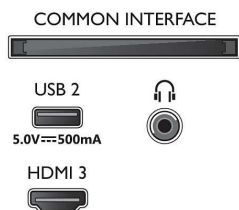

EU Energy card

- EPREL registration numbers: 1210238
- Energy class for SDR: F
- On mode power demand for SDR: 109 kWh/1000h
- Energy class for HDR: G
- On mode power demand for HDR: 195 kWh/1000h
- Off mode power consumption: n.a.
- Networked standby mode: <2.0 W
- Panel technology used: LED LCD

Power

- Mains power: AC 220 - 240 V 50/60 Hz
- Standby power consumption: <0.3 W
- Power Saving Features: Auto switch-off timer, Picture mute (for radio), Eco mode, Light sensor
- Off mode power consumption: N/A

Accessories

- Included accessories: Remote Control, 2 x AAA Batteries, Power cord, Quick start guide, Legal and safety brochure, Tabletop stand

Design

- Colours of TV: Matt black bezel
- Stand design: Black matt cut sticks

Dimensions

- Set Width: 1572.4 mm
- Set Height: 876.6 mm
- Set Depth: 85.1 mm
- Product weight: 23.6 kg
- Set width (with stand): 1572.4 mm
- Set height (with stand): 904.9 mm
- Set depth (with stand): 327.2 mm
- Product weight (+stand): 24.2 kg
- Box width: 1757.0 mm
- Box height: 1025.0 mm
- Box depth: 174.0 mm
- Weight incl. Packaging: 32.2 kg
- Stand width: 807.7 mm
- Stand height: 28.0 mm
- Stand depth: 327.2 mm
- Distance between 2 stands: 807.7 mm
- Stand height to TV bottom edge: 28.0 mm
- Wall-mount compatible: 300 x 300 mm

Connections

Side