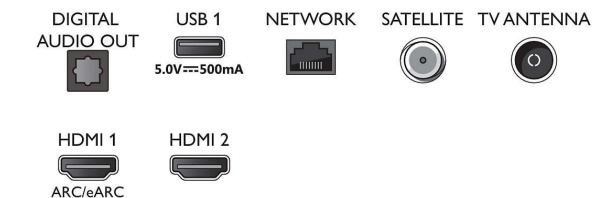

Bottom

Issue date 2023-07-27

Version: 5.5.2

EAN: 87 18863 03388 3

© 2023 Koninklijke Philips N.V.
All Rights reserved.

Specifications are subject to change without notice.
Trademarks are the property of Koninklijke Philips N.V.
or their respective owners.

www.philips.com

* EPG and actual visibility (up to 8 days) is country- and operator-dependent.

* The TV supports DVB reception for 'Free to air' broadcast. Specific DVB operators may not be supported. An up to date list can be found in the FAQ section of the Philips support website. For some operators Conditional Access and subscription are required. Contact your operator for more information.

* Philips TV Remote app and related functionalities vary per TV model, operator and country, as well as smart device model and OS. For more details please visit: www.philips.com/TVRemoteapp.

* Smart TV app availability varies per TV model and country. For more details please visit: www.philips.com/smarttv.

* This television contains lead only in certain parts or components where no technology alternatives exist in accordance with existing exemption clauses under the RoHS Directive.

* Amazon Prime is available in selected languages and countries.

* Netflix subscription required. Subject to terms on <https://www.netflix.com>

* Rakuten TV is available in selected languages and countries.