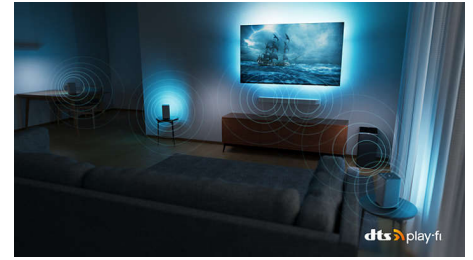

DTS Play-Fi compatible

Philips Wireless Home System powered by DTS Play-Fi lets you connect to compatible soundbars and wireless speakers around your home in seconds. Listen to movies in the kitchen. Play music anywhere. You can even create a home-cinema surround-sound system using your Philips TV as a central speaker.