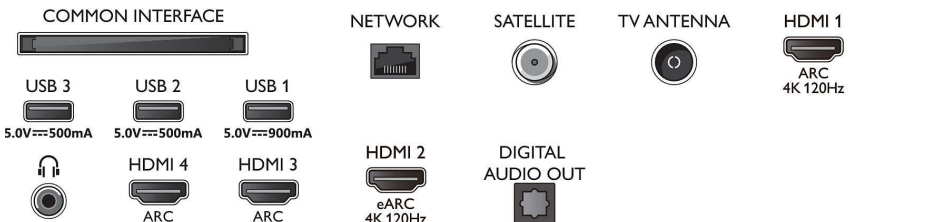

Power

- Mains power: AC 220 - 240 V 50/60 Hz
- Standby power consumption: <0.3 W
- Power Saving Features: Auto switch-off timer, Light sensor, Picture mute (for radio), Eco mode

Accessories

- Included accessories: 2 x AAA Batteries, Legal and safety brochure, Power cord, Quick start guide, Remote Control, Tabletop stand

Design

- Colours of TV: Metal bezel frame
- Stand design: Metal dark chrome round sticks
- Remote control: with Muirhead leather

Dimensions

- Set Width: 1722.7 mm
- Set Height: 987.1 mm
- Set Depth: 78.6 mm
- Product weight: 35.8 kg
- Set width (with stand): 1722.7 mm
- Set height (with stand): 1011.0 mm
- Set depth (with stand): 310.0 mm
- Product weight (+stand): 36.5 kg
- Box width: 1950.0 mm
- Box height: 1170.0 mm
- Box depth: 200.0 mm
- VWeight incl. Packaging: 50.0 kg
- Stand width: 798.0 mm
- Stand height: 70.0 mm
- Stand depth: 310.0 mm
- Wall-mount compatible: 400 x 300 mm

Connections

Side

Bottom

Issue date 2023-07-27

Version: 11.11.2

EAN: 87 18863 03463 7

© 2023 Koninklijke Philips N.V.
All Rights reserved.

Specifications are subject to change without notice.
Trademarks are the property of Koninklijke Philips N.V.
or their respective owners.