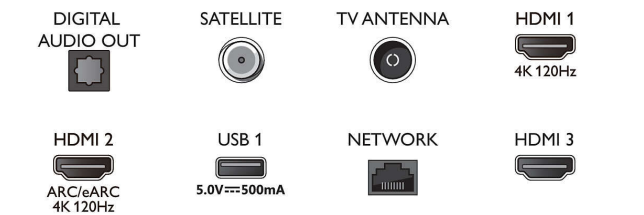

Picture/Display

- Diagonal screen size (inch): 55 inch
- Diagonal screen size (metric): 139 cm
- Display: 4K Ultra HD LED
- Panel resolution: 3840 x 2160

- Native refresh rate: 120 Hz
- Picture engine: P5 Perfect Picture Engine
- Picture enhancement: Micro Dimming Pro, Wide Colour Gamut 90% DCI/P3, HDR10+, Dolby Vision, CalMAN Ready, Perfect Natural Motion, HLG (Hybrid Log Gamma)

Android TV

- OS: Google TV™

Connections

Side

Bottom

4K Ambilight TV

139 cm (55") Ambilight TV P5 picture engine-120 Hz, Major HDR formats supported, Google TV™

55PUS8848/12

Specifications

- Pre-installed apps: Google Play Movies*, Google Search, YouTube, Netflix, Apple TV, Amazon Prime Video, Disney+, YouTube Music, Fitness App, Ambilight Aurora
- Memory size (Flash): 16 GB*
- Gaming cloud: Geforce Now