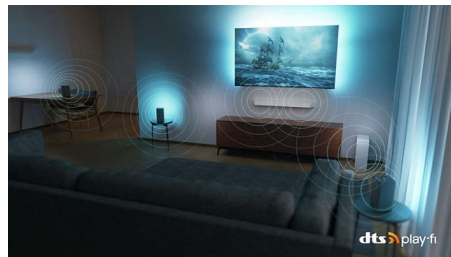

DTS Play-Fi

You get great, clear TV sound straight out of the box. If you want more, Philips Wireless Home System with DTS Play-Fi lets you connect to compatible soundbars and wireless

speakers around your home in seconds. You can even create a home cinema surround-sound system using your TV as a central speaker.