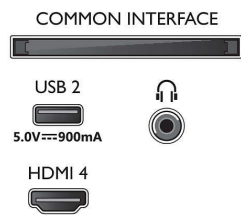

4K Ambilight TV

139 cm (55") Ambilight TV P5 picture engine-120 Hz, Major HDR formats supported, Google TV™

55PUS8848/12

Specifications

Ambilight

- Ambilight Features: Wall colour adaptive, Lounge mode, Game Mode, Ambilight Music, AmbiWakeup, AmbiSleep, Works with Philips Wireless Home Speakers, Ambilight Boot-Up Animation
- Ambilight Version: 3 sided

Picture/Display

- Diagonal screen size (inch): 55 inch
- Diagonal screen size (metric): 139 cm
- Display: 4K Ultra HD LED
- Panel resolution: 3840 x 2160

- Native refresh rate: 120 Hz
- Picture engine: P5 Perfect Picture Engine
- Picture enhancement: Micro Dimming Pro, Wide Colour Gamut 90% DCI/P3, HDR10+, Dolby Vision, CalMAN Ready, Perfect Natural Motion, HLG (Hybrid Log Gamma)

Display input resolution

- Resolution-Refresh rate: 576 p - 50 Hz, 640 x 480 - 60 Hz, 720 p - 50 Hz, 60 Hz, 1920 x 1080 p - 24 Hz, 25 Hz, 30 Hz, 50 Hz, 60 Hz, 100 Hz, 120 Hz., 2560 x 1440 - 60 Hz, 120 Hz, 3840 x 2160 p - 24 Hz, 25 Hz, 30 Hz,

50 Hz, 60 Hz, 100 Hz, 120 Hz.

Tuner/Reception/Transmission

- Digital TV: DVB-T/T2/T2-HD/C/S/S2
- Video Playback: PAL, SECAM
- TV Programme guide*: 8-day Electronic Programme Guide
- Signal strength indication
- Teletext: 1000 page Hypertext
- HEVC support

Android TV

- OS: Google TV™

Connections

Side