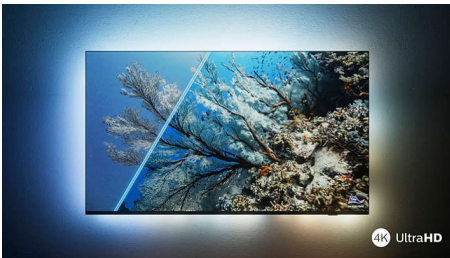

- The One with Dolby Vision and Dolby Atmos.
- The One with looks to thrill. Philips P5 picture engine.
- The one with immersive Ambilight.

PHILIPS

Highlights

The one with Ambilight.

Ambilight TVs are the only TVs with LED lights behind the screen that react to what you watch, immersing you in a halo of colourful light. It changes everything: your TV seems bigger, and you'll be drawn deeper into your favourite shows, movies and games.

Ultra-sharp picture

No matter what you watch, you'll enjoy a bright, ultra-sharp picture with vivid colours. Plus, this 4K UHD Ambilight TV is compatible with all major HDR formats — so you'll see more detail, even in dark and bright areas, when you're streaming HDR content.