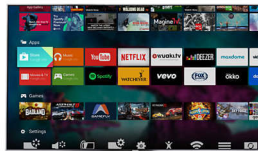

TV Content

The Google Play store and Philips app gallery go beyond traditional TV programming to bring you a big online collection of movies, TV, music, apps and games. 16GB of expandable memory means there's plenty of room to store all your favorite content and to install more apps.

HEVC support for 4k broadcast

The new integrated HEVC standard allow you to enjoy high picture quality 4k resolution broadcast.