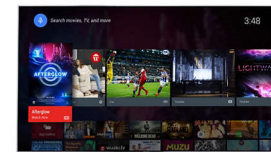

Quad Core + Android

Philips Quad Core processor meets the power of Android to deliver an exciting gaming experience. And with Android on your TV you'll navigate, launch apps and play videos in a way that is super fast, super intuitive, and super fun.

Slim aluminum pinch stands

Every great artwork needs its own easel. And like every great artwork, your new Philips TV needs to be displayed in its rightful manner. Developed specifically for this model by our design team, these slim aluminum pinch stands are a true testament to the lightness and slim construction of this powerful TV series.