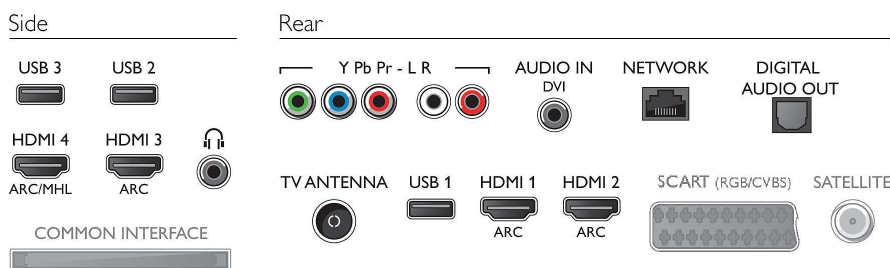

Connections

Issue date 2023-07-27

Version: 8.0.1

EAN: 87 18863 00981 9

© 2023 Koninklijke Philips N.V.
All Rights reserved.

Specifications are subject to change without notice. Trademarks are the property of Koninklijke Philips N.V. or their respective owners.

www.philips.com