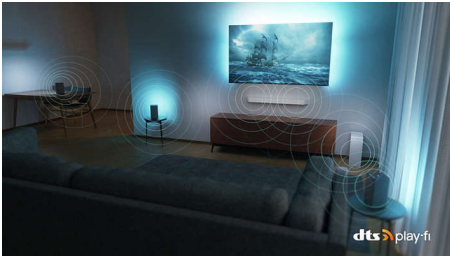

DTS Play-Fi

You get great, clear TV sound right out of the box. If you want more, Philips Wireless Home System with DTS Play-Fi lets you connect to compatible soundbars and wireless speakers around your home in seconds. You can even create a home theatre surround-sound system using your TV as a central speaker.

Attractive design.

Slim TV. Packed for the future. The virtually bezel-free screen of this 4K smart TV goes with just about any interior, and the beautifully geometric feet make it seem as if the screen is floating.