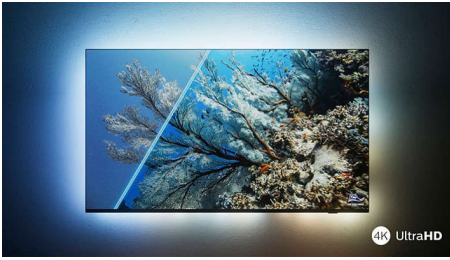

4K Ambilight TV
189 cm (75") Ambilight TV P5 picture engine-120Hz, Major HDR formats supported, Google TV™

75PUT8808/56

Highlights

Ultra-sharp picture

No matter what you watch, you'll enjoy a bright, ultra-sharp picture with vivid colors. Plus, this 4K (UHD) Ambilight TV is compatible with all major HDR formats—so you'll see more detail, even in dark and bright areas, when you're streaming HDR content.