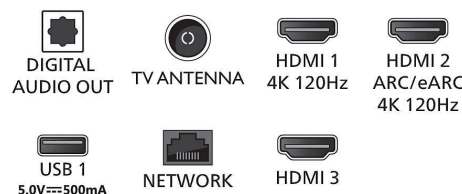

Power

- Mains power: AC 220 - 240 V 50/60Hz
- Standby power consumption: <0.5W
- Power Saving Features: Auto switch-off timer, Picture mute (for radio), Eco mode, Light sensor

Accessories

- Included accessories: Remote Control, 2 x AAA Batteries, Table top stand, Power cord, Quick start guide, Legal and safety brochure

Dimensions

- Set Width: 1670 mm
- Set Height: 960.0 mm
- Set Depth: 84.0 mm
- Product weight: 30 kg
- Set width (with stand): 1670 mm
- Set height (with stand): 1032.0 mm
- Set depth (with stand): 350.0 mm
- Product weight (+stand): 30.5 kg
- Box width: 1879 mm
- Box height: 1106 mm
- Box depth: 190 mm
- Weight incl. Packaging: 39 kg
- Wall mount dimensions: 300 x 300 mm

Connections

Side

Down

Issue date 2023-10-27

Version: 3.0.1

EAN: 87 18863 03949 6

© 2023 Koninklijke Philips N.V.
All Rights reserved.

Specifications are subject to change without notice.
Trademarks are the property of Koninklijke Philips N.V. or their respective owners.