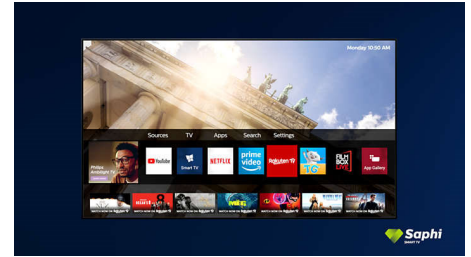

Dolby Vision and Dolby Atmos

Support for Dolby's premium sound and video formats means the HDR content you watch will look—and sound—gloriously real. Whether it's the latest streaming series or a Blu-Ray disc set, you'll enjoy contrast, brightness and colour that reflect the director's original intentions. And hear spacious sound with clarity, detail and depth.

Saphi Smart TV

SAPHI is a fast, intuitive operating system that makes your Philips Smart TV a real pleasure to use. Enjoy great picture quality and one-button access to a clear icon-based menu. Operate your TV with ease and quickly navigate to popular Philips Smart TV apps including YouTube, Netflix and more.