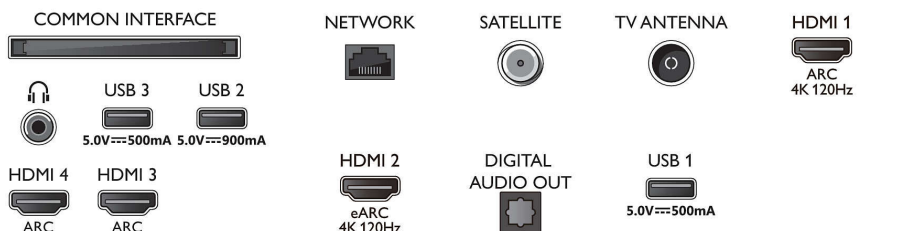

Power

- Mains power: AC 220 - 240 V 50/60 Hz
- Standby power consumption: <0.3 W
- Power Saving Features: Auto switch-off timer, Light sensor, Picture mute (for radio), Eco mode

Accessories

- Included accessories: 2 x AAA Batteries, Legal and safety brochure, Power cord, Quick start guide, Remote Control, Tabletop stand

Design

- Colours of TV: Metal bezel frame
- Stand design: Metal dark chrome peak sticks

Dimensions

- Set Width: 1068.5 mm
- Set Height: 615.4 mm
- Set Depth: 58.0 mm
- Product weight: 13.8 kg
- Set width (with stand): 1068.5 mm
- Set height (with stand): 633.7 mm
- Set depth (with stand): 240.0 mm
- Product weight (+stand): 14.4 kg
- Box width: 1214.0 mm
- Box height: 770.0 mm
- Box depth: 150.0 mm
- Weight incl. Packaging: 19.0 kg
- Stand width: 783.0 mm
- Stand height: 19.0 mm
- Stand depth: 240.0 mm
- Wall-mount compatible: 300 x 300 mm

Connections

Side

Bottom

Issue date 2023-07-27

Version: 8.8.2

EAN: 87 18863 03446 0

© 2023 Koninklijke Philips N.V.
All Rights reserved.

Specifications are subject to change without notice.
Trademarks are the property of Koninklijke Philips N.V.
or their respective owners.