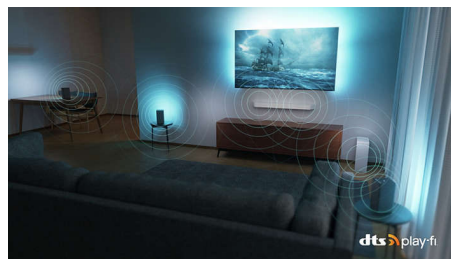

## DTS Play-Fi

You get great, clear TV sound straight out of the box. If you want more, Philips Wireless Home System with DTS Play-Fi lets you connect to compatible soundbars and wireless

speakers around your home in seconds. You can even create a home cinema surround-sound system using your TV as a central speaker.