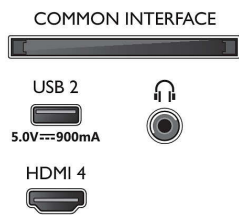

4K Ambilight TV

108 cm (43") Ambilight TV P5 picture engine-120 Hz, Major HDR formats supported, Google TV™

43PUS8848/12

Specifications

Ambilight

- Ambilight Features: Wall colour adaptive, Lounge mode, Game Mode, Ambilight Music, AmbiWakeup, AmbiSleep, Works with Philips Wireless Home Speakers, Ambilight Boot-Up Animation
- Ambilight Version: 3 sided

Picture/Display

- Diagonal screen size (inch): 43 inch
- Diagonal screen size (metric): 108 cm
- Display: 4K Ultra HD LED
- Panel resolution: 3840 x 2160

- Native refresh rate: 120 Hz
- Picture engine: P5 Perfect Picture Engine
- Picture enhancement: Micro Dimming Pro, Wide Colour Gamut 90% DCI/P3, HDR10+, Dolby Vision, CalMAN Ready, Perfect Natural Motion, HLG (Hybrid Log Gamma)

Display input resolution

- Resolution-Refresh rate: 576 p - 50 Hz, 640 x 480 - 60 Hz, 720 p - 50 Hz, 60 Hz, 1920 x 1080 p - 24 Hz, 25 Hz, 30 Hz, 50 Hz, 60 Hz, 100 Hz, 120 Hz., 2560 x 1440 - 60 Hz, 120 Hz, 3840 x 2160 p - 24 Hz, 25 Hz, 30 Hz,

50 Hz, 60 Hz, 100 Hz, 120 Hz.

Tuner/Reception/Transmission

- Digital TV: DVB-T/T2/T2-HD/C/S/S2
- Video Playback: PAL, SECAM
- TV Programme guide*: 8-day Electronic Programme Guide
- Signal strength indication
- Teletext: 1000 page Hypertext
- HEVC support

Android TV

- OS: Google TV™

Connections

Side