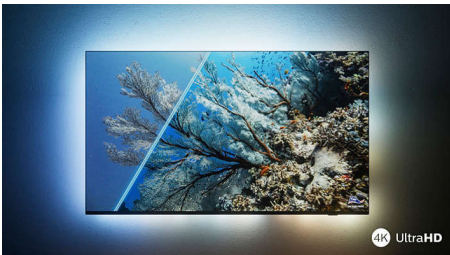

Ultra-sharp picture

No matter what you watch, you'll enjoy a bright, ultra-sharp picture with vivid colours. Plus, this 4K UHD Ambilight TV is compatible with all major HDR formats — so you'll see more detail, even in dark and bright areas, when you're streaming HDR content.