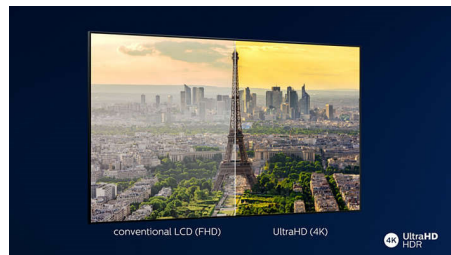

4K UHD HDR

Your Philips 4K UHD TV is compatible with all major HDR formats, including HDR10+ and Dolby Vision. Whether it's a must-watch series or the latest video game, shadows will be deeper. Bright surfaces will shine. Colours will be truer.

Design

Silver metal bezel. Height adjustable feet.