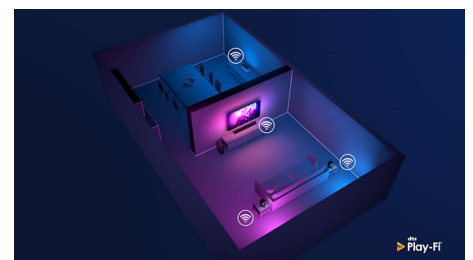

DTS Play-Fi

With DTS Play-Fi on your Philips TV you can connect to compatible speakers in any room. Got wireless speakers in the kitchen? Listen to the film while you make a snack, or keep up with the sports commentary while you get everyone a drink.