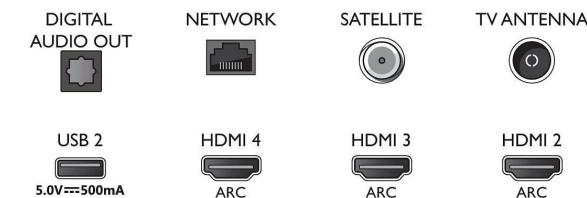

Accessories

- Included accessories: Remote Control, Quick start guide, Legal and safety brochure, Power cord, Tabletop stand
- Included batteries: 2 x AAA Batteries

Design

- Colours of TV: Light-silver metal bezel
- Stand design: Light silver sticks

Dimensions

- Set Width: 1581.0 mm
- Set Height: 894.0 mm
- Set Depth: 86.1 mm
- Product weight: 27.6 kg
- Set width (with stand): 1581.0 mm
- Set height (with stand): 912.4 mm
- Set depth (with stand): 312.2 mm
- Product weight (+stand): 28.2 kg
- Box width: 1757.0 mm
- Box height: 1025.0 mm
- Box depth: 181.0 mm
- Weight incl. Packaging: 32.7 kg
- Stand width: 810 / 1401 mm
- Stand depth: 312.2 mm
- Wall-mount compatible: 400 x 200 mm
- Adjustable stand height (Max.): 81.4 mm
- Adjustable stand height (Min.): 18.4 mm

Connections

Side

Bottom

Issue date 2023-07-27

Version: 9.9.2

EAN: 87 18863 02299 3

© 2023 Koninklijke Philips N.V.
All Rights reserved.

Specifications are subject to change without notice.
Trademarks are the property of Koninklijke Philips N.V.
or their respective owners.