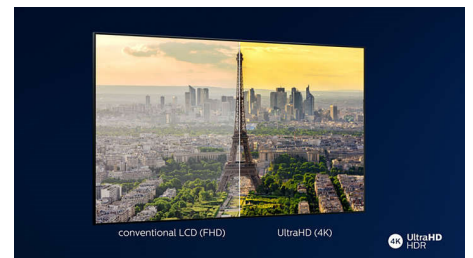

HDR10+ supported

Your Philips TV is primed to get the most out of the HDR10+ video format. Contrast, colour and brightness levels are adjusted from frame to frame. Whether it's a must-watch series or the new blockbuster, shadows will be deeper. Bright surfaces will shine. Colours will be truer.

TV and soundbar

Stand height adjustable to accommodate a soundbar.

androidtv