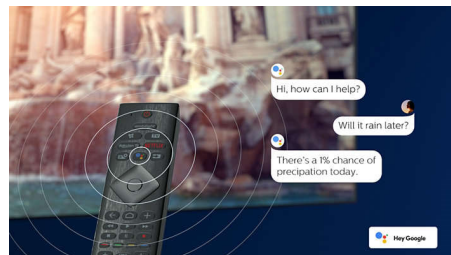

4K UHD HDR

Your Philips 4K UHD TV is compatible with all major HDR formats, including HDR10+ and Dolby Vision. Whether it's a must-watch series or the latest video game, shadows will be deeper. Bright surfaces will shine. Colours will be truer.

Design

Silver metal bezel. Height adjustable feet.

Voice assistant

Control your Philips Android TV with your voice. Want to play a game, watch Netflix or

70PUS8505/12

find content and apps in the Google Play store? Just tell your TV. You can even command all Google Assistant-compatible smart home devices, like dimming the lights and setting the thermostat on movie night. Without leaving the sofa. The days of searching for the TV remote are over. Now you can use your voice to control your Philips smart TV via Alexa-enabled devices, like Amazon Echo. Turn your TV on, change the channel, switch to your gaming console and more with Alexa.