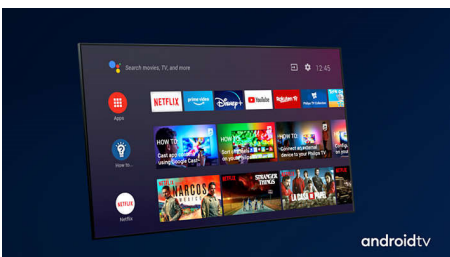

Android TV.

Make your Philips Android TV your own. If it's all about Amazon and YouTube this week and Rakuten TV and Netflix next week - no problem. A clear, intuitive interface lets you put the content you love front and centre.

Easily pick up where you left off in the latest series, or check out the new movie releases.