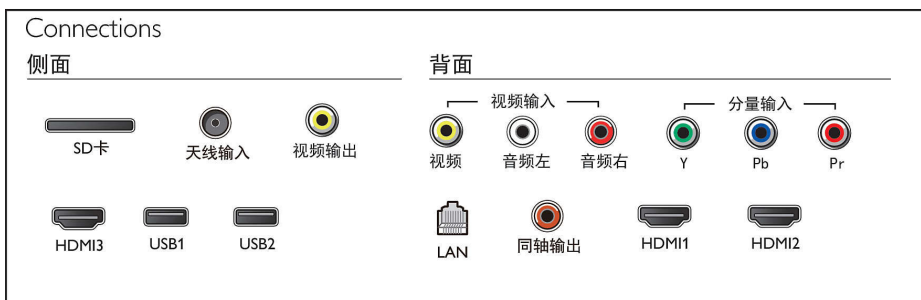

Multimedia Applications

- Video Playback Formats: Containers: AVI, MKV, H264/MPEG-4 AVC, MPEG-1, MPEG-2, MPEG-4, WMV9/VC1
- Music Playback Formats: AAC, MP3, WAV, MPEG1 L1/2, WMA (v2 up to v9.2)
- Picture Playback Formats: JPEG, BMP, PNG

Sound

- Output power (RMS): 16W
- Sound Enhancement: Auto Volume Leveler, Bass Control, Smart Sound

Connectivity

- Number of HDMI connections: 3
- Number of USBs: 2
- Wireless connection
- Other connections: Antenna IEC75, Ethernet-LAN RJ-45, Digital audio out (coaxial), Audio L/R in

Power

- Mains power: AC 220 - 240 V 50/60Hz
- Ambient temperature: 5 °C to 45 °C
- Power consumption: 74 W
- Standby power consumption: <=0,5W

Accessories

- Included accessories: Remote Control, 2 x AAA Batteries, Table top stand, Power cord, Quick start guide, Legal and safety brochure, Warranty Leaflet, User Manual

Dimensions

- Set Width: 970 mm
- Set Height: 575.1 mm
- Set Depth: 90.5 mm
- Product weight: 7.3 kg
- Set width (with stand): 970 mm
- Set height (with stand): 618.4 mm
- Set depth (with stand): 219.2 mm
- Product weight (+stand): 7.7 kg
- Box width: 1080 mm
- Box height: 682 mm
- Box depth: 185 mm
- Weight incl. Packaging: 10.8 kg
- Wall mount compatible: 200 x 200 mm

Issue date 2023-07-27

Version: 3.0.1

EAN: 69 59033 85433 0

© 2023 Koninklijke Philips N.V.
All Rights reserved.

Specifications are subject to change without notice.
Trademarks are the property of Koninklijke Philips N.V.
or their respective owners.

www.philips.com

* EPG and actual visibility (up to 8 days) is country and operator dependent.