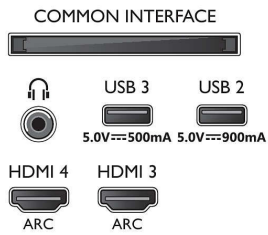

Specifications

Ambilight

- Ambilight Features: Built-in Ambilight+hue, Ambilight Music, Game Mode, Wall colour adaptive, Lounge mode, AmbiWakeup, AmbiSleep, Philips Wireless Home Speakers, Ambilight Aurora, Ambilight Boot-Up Animation
- Ambilight Version: next generation 4 sided

Picture/Display

- Diagonal screen size (metric): 164 cm
- Display: 4K Ultra HD LED

- Panel resolution: 3840 x 2160
- Native refresh rate: 120 Hz
- Picture engine: P5 AI Perfect Picture Engine
- Picture enhancement: Wide Colour Gamut 95% DCI/P3, Dolby Vision, Perfect Natural Motion, Micro Dimming Premium, A.I. PQ mode, CalMAN Ready, HDR10+, IMAX enhanced mode, Film-maker mode
- Diagonal screen size (inch): 65 inch

Display input resolution

- Resolution-Refresh rate: 576 p - 50 Hz, 640 x 480 - 60 Hz, 720 p - 50 Hz, 60 Hz, 1920 x 1080 p - 24 Hz, 25 Hz, 30 Hz, 50 Hz, 60 Hz, 100 Hz, 120 Hz., 2560 x 1440 - 60 Hz, 120 Hz, 3840 x 2160 p - 24 Hz, 25 Hz, 30 Hz, 50 Hz, 60 Hz, 100 Hz, 120 Hz.

Tuner/Reception/Transmission

- Digital TV: DVB-T/T2/T2-HD/C/S/S2
- TV Programme guide*: 8-day Electronic

Connections

Side