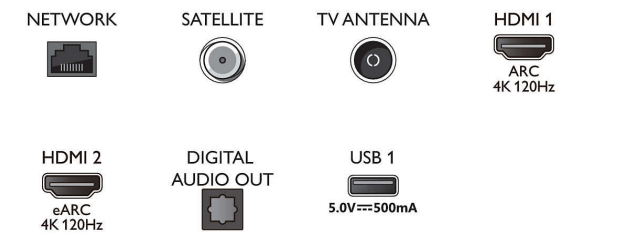

Specifications

Ambilight

- Ambilight Features: Built-in Ambilight+hue, Ambilight Music, Game Mode, Wall colour adaptive, Lounge mode, AmbiWakeup, AmbiSleep, Philips Wireless Home Speakers, Ambilight Aurora, Ambilight Boot-Up Animation
- Ambilight Version: next generation 4 sided

Picture/Display

- Diagonal screen size (metric): 164 cm
- Display: 4K Ultra HD LED

- Panel resolution: 3840 x 2160
- Native refresh rate: 120 Hz
- Picture engine: P5 AI Perfect Picture Engine
- Picture enhancement: Wide Colour Gamut 95% DCI/P3, Dolby Vision, Perfect Natural Motion, Micro Dimming Premium, A.I. PQ mode, CalMAN Ready, HDR10+, IMAX enhanced mode, Film-maker mode
- Diagonal screen size (inch): 65 inch

Display input resolution

- Resolution-Refresh rate: 576 p - 50 Hz, 640 x 480 - 60 Hz, 720 p - 50 Hz, 60 Hz, 1920 x 1080 p - 24 Hz, 25 Hz, 30 Hz, 50 Hz, 60 Hz, 100 Hz, 120 Hz., 2560 x 1440 - 60 Hz, 120 Hz, 3840 x 2160 p - 24 Hz, 25 Hz, 30 Hz, 50 Hz, 60 Hz, 100 Hz, 120 Hz.

Tuner/Reception/Transmission

- Digital TV: DVB-T/T2/T2-HD/C/S/S2
- TV Programme guide*: 8-day Electronic

Connections

Side

Bottom