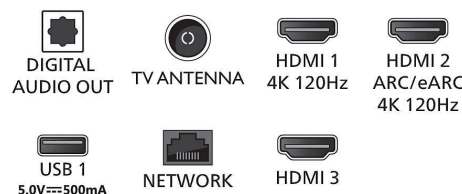

- Batteries, Table top stand, Power cord, Quick start guide, Legal and safety brochure

Dimensions

- Set Width: 1231.0 mm
- Set Height: 710 mm
- Set Depth: 82 mm
- Product weight: 14.8 kg
- Set width (with stand): 1231.0 mm
- Set height (with stand): 780 mm
- Set depth (with stand): 267 mm
- Product weight (+stand): 15 kg
- Box width: 1360 mm
- Box height: 840 mm
- Box depth: 160.0 mm
- Weight incl. Packaging: 19 kg
- Wall mount dimensions: 200 x 300 mm

Connections

Side

Down

Issue date 2023-10-27

Version: 5.5.1

EAN: 87 18863 03947 2

© 2023 Koninklijke Philips N.V.
All Rights reserved.

Specifications are subject to change without notice. Trademarks are the property of Koninklijke Philips N.V. or their respective owners.