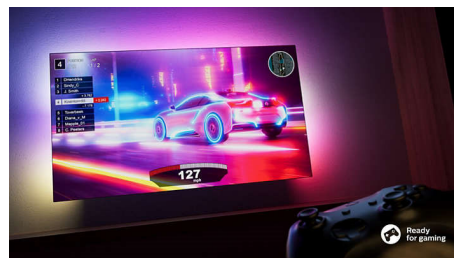

Good for gaming.

HDMI 2.1 lets you get the best from your console, with fast gameplay and smooth graphics. VRR is supported, and a low-input-lag setting activates automatically when you turn on your console. Ambilight's gaming mode makes the thrills feel bigger.