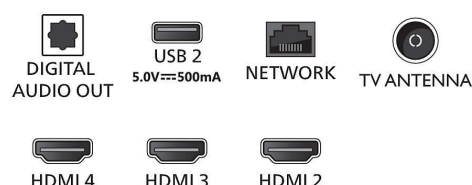

Connections

Side

Down

Issue date 2024-04-18

Version: 8.8.2

EAN: 87 18863 03871 0

© 2024 Koninklijke Philips N.V.
All Rights reserved.

Specifications are subject to change without notice. Trademarks are the property of Koninklijke Philips N.V. or their respective owners.

www.philips.com

- EPG and actual visibility (up to 8 days) is country and operator dependent.
- Philips TV does not guarantee 100% interoperability with all HDMI CEC devices
- Its functionality is subject to ChromeCast built-in apps and smart devices. For more details, please visit ChromeCast built-in product pages.
- Image depicted on the website are non-contractual pictures. Please always refer to the actual TV that are sold in the retail or stores.
- Amazon Prime is available in selected languages and countries.
- Disney+ subscription required. Subject to terms at <https://www.disneyplus.com> (c) 2020 Disney and its related entities. Disney+ is available in selected languages and countries.
- Netflix subscription required. Subject to terms at <https://www.netflix.com>
- Google TV is the name of this device's software experience and a trademark of Google LLC.
- Google TV is the name of this device's software experience and a trademark of Google LLC. YouTube, Ok Google and other marks are trademarks of Google LLC.
- Smart TV app offerings vary per TV model and country. For more details please visit: www.philips.com/smartv.
- Due to the transmission limitations of Bluetooth wireless technology, a slight sound delay might occur when you hear audio from your bluetooth headphone or bluetooth speakers. When this occurs, you might see the character moving his or her mouth but there is a slight delay in spoken dialog accompaniment.