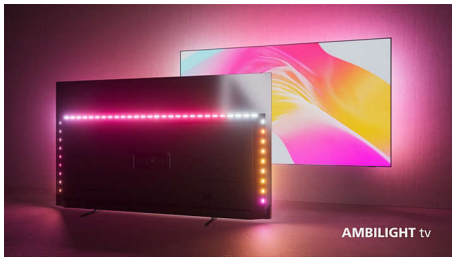

Ambilight TV

Ambilight TVs are the only TVs with LED lights behind the screen that react to what you watch, immersing you in a halo of colorful light. It changes everything: your TV seems bigger, and you'll be drawn deeper into your favorite shows, movies, and games.