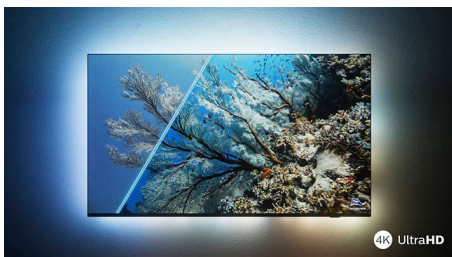

Ambilight TV

Ambilight TVs are the only TVs with LED lights behind the screen that react to what you watch, immersing you in a halo of colorful light. It changes everything: your TV seems bigger, and you'll be drawn deeper into your favorite shows, movies, and games.

Ultra-sharp picture

No matter what you watch, this 4K LED Ambilight TV gives you a bright, ultra-sharp picture with vivid colors. The TV is compatible with all major HDR formats-so you'll see more

detail, even in dark and bright areas, when you're streaming HDR content.