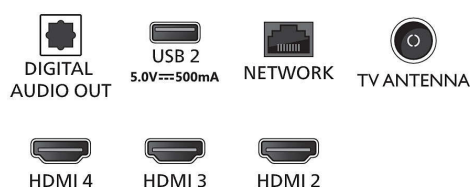

Connections

Side

Down

Issue date 2024-04-18

Version: 8.8.1

EAN: 87 18863 03890 1

© 2024 Koninklijke Philips N.V.
All Rights reserved.

Specifications are subject to change without notice.
Trademarks are the property of Koninklijke Philips N.V.
or their respective owners.

www.philips.com

* EPG and actual visibility (up to 8 days) is country and operator dependent.

* Philips TV does not guarantee 100% interoperability with all HDMI CEC devices

* Its functionality is subject to ChromeCast built-in apps and smart devices. For more details, please visit ChromeCast built-in product pages.

* Image depicted on the website are non-contractual pictures. Please always refer to the actual TV that are sold in the retail or stores.

* Amazon Prime is available in selected languages and countries.

* Disney+ subscription required. Subject to terms at <https://www.disneyplus.com> (c) 2020 Disney and its related entities.

* Disney+ is available in selected languages and countries.

* Netflix subscription required. Subject to terms at <https://www.netflix.com>

* Google TV is the name of this device's software experience and a trademark of Google LLC.

* Google TV is the name of this device's software experience and a trademark of Google LLC. YouTube, Ok Google and other marks are trademarks of Google LLC.

* Smart TV app offerings vary per TV model and country. For more details please visit: www.philips.com/smarttv.

* Due to the transmission limitations of Bluetooth wireless technology, a slight sound delay might occur when you hear audio from your bluetooth headphone or bluetooth speakers. When this occurs, you might see the character moving his or her mouth but there is a slight delay in spoken dialog accompany

* Philips TV Remote app and related functionalities vary per TV model, operator, and country, as well as smart device model and OS. For more details please visit: www.philips.com/TVRemoteapp.