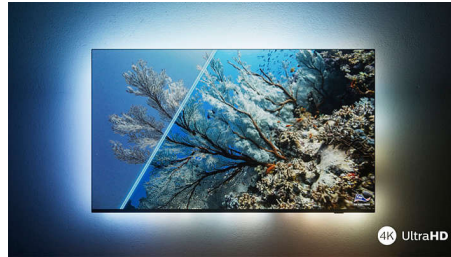

## Ultra-sharp picture

No matter what you watch, this 4K LED Ambilight TV gives you a bright, ultra-sharp picture with vivid colors. The TV is compatible with all major HDR formats-so you'll see more detail, even in dark and bright areas, when you're streaming HDR content.