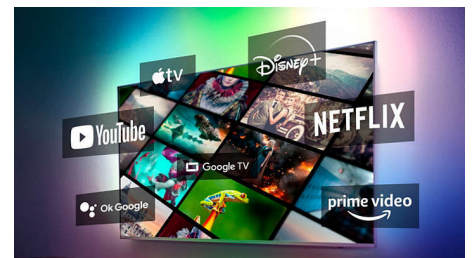

Google TV™

What do you want to watch? Google TV brings together movies, shows, and more, from across your apps and subscriptions-and organises them just for you. You'll get suggestions based on what you like, and you can even use the Google TV app on your phone to curate your watchlist on the go.

AMBILIGHT tv

Dolby Vision-Atmos

Google TV