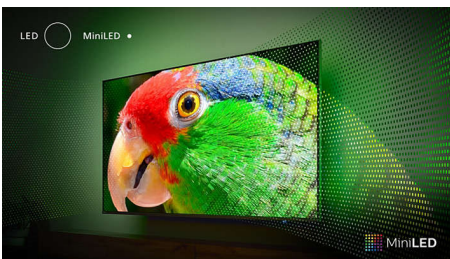

MiniLED TV

Your Philips MiniLED TV supports all major HDR formats and gives you a truly impressive big-screen picture with deep blacks and lifelike colours. Hundreds of intelligent backlight zones are independently dimmed or

brightened to enable pin-sharp contrast and real depth.