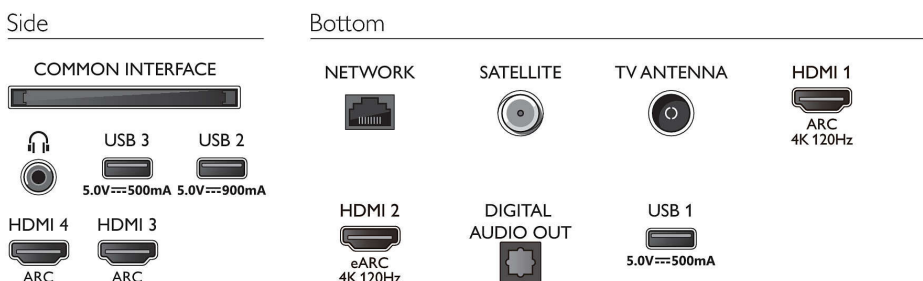

EU Energy card

- EPREL registration numbers: 1211402
- Energy class for SDR: G
- On mode power demand for SDR: 80 kWh/1000h
- Energy class for HDR: G
- On mode power demand for HDR: 134 kWh/1000h
- Off mode power consumption: n.a.
- Networked standby mode: 2.0 W
- Panel technology used: LED LCD

Power

- Mains power: AC 220 - 240 V 50/60 Hz
- Standby power consumption: 0.3 W
- Power Saving Features: Auto switch-off timer, Light sensor, Picture mute (for radio), Eco mode

Accessories

- Included accessories: Legal and safety brochure, Power cord, Quick start guide, Remote Control, Tabletop stand, 2 x AAA Batteries

Design

- Colours of TV: Gun metal grey frame
- Stand design: Metal anthracite brush sticks
- Remote control: with Muirhead leather

Dimensions

- Set Width: 1231.4 mm
- Set Height: 712.0 mm
- Set Depth: 86.1 mm
- Product weight: 19.3 kg
- Set width (with stand): 1231.4 mm
- Set height (with stand): 732.0 mm
- Set depth (with stand): 254.0 mm
- Product weight (+stand): 19.7 kg
- Box width: 1360.0 mm
- Box height: 840.0 mm
- Box depth: 160.0 mm
- Weight incl. Packaging: 24.5 kg
- Stand width: 727.0 mm
- Stand height: 20.0 mm
- Stand depth: 279.6 mm
- Wall-mount compatible: 300 x 200 mm

Connections

Issue date 2023-07-26

Version: 7.2.1

EAN: 87 18863 03440 8

© 2023 Koninklijke Philips N.V.
All Rights reserved.

Specifications are subject to change without notice.
Trademarks are the property of Koninklijke Philips N.V.
or their respective owners.

www.philips.com

- EPG and actual visibility (up to 8 days) is country- and operator-dependent.
- Android App offerings vary per country. For more details please visit your local Google Play Store.
- The TV supports DVB reception for 'Free to air' broadcast. Specific DVB operators may not be supported. An up to date list can be found in the FAQ section of the Philips support website. For some operators Conditional Access and subscription are required. Contact your operator for more information.
- Philips TV Remote app and related functionalities vary per TV model, operator and country, as well as smart device model and OS. For more details please visit: www.philips.com/TVRemoteapp.
- USB recording for digital channels only, recordings may be limited by broadcast copy protection (CI+). Country and channel restrictions may apply.
- This television contains lead only in certain parts or components where no technology alternatives exist in accordance with existing exemption clauses under the RoHS Directive.
- Memory size (Flash): 16 G, the actual available disc space may differ (dependent on e.g. (pre-)installed apps, installed operating system, etc.)
- Google Assistant is available on Philips Android TVs running on Android O (8) or higher OS version. Google Assistant is available in selected languages and countries.
- Amazon Prime is available in selected languages and countries.
- Amazon, Alexa and all related logos are trademarks of Amazon.com, Inc. or its affiliates. Amazon Alexa is available in selected languages and countries.
- Netflix subscription required. Subject to terms on <https://www.netflix.com>
- Disney+ subscription required. Subject to terms at <https://www.disneyplus.com> (c) 2020 Disney and its related entities. Disney+ is available in selected languages and countries.
- Rakuten TV is available in selected languages and countries.