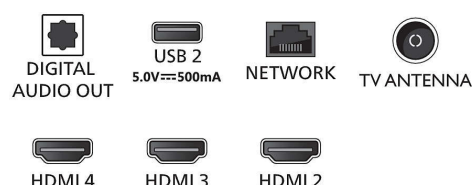

Accessories

- Included accessories: 2 x AAA Batteries, Power cord, Quick start guide, Legal and safety brochure, Table top stand, Remote Control

Dimensions

- Set Width: 1231 mm
- Set Height: 710 mm
- Set Depth: 82 mm

- Product weight: 13 kg
- Set width (with stand): 1231 mm
- Set height (with stand): 780 mm
- Set depth (with stand): 267 mm
- Product weight (+stand): 14 kg
- Box width: 1360 mm
- Box height: 840 mm
- Box depth: 160 mm
- Weight incl. Packaging: 18 kg
- Wall mount dimensions: 200 x 300 mm

Connections

Side

Down

Issue date 2023-08-13

Version: 3.0.1

EAN: 87 18863 03893 2

© 2023 Koninklijke Philips N.V.
All Rights reserved.

Specifications are subject to change without notice.
Trademarks are the property of Koninklijke Philips N.V.
or their respective owners.