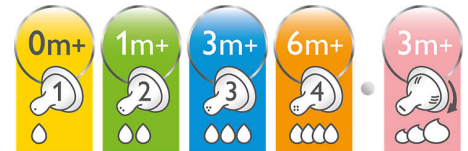

## Compatibility across range

The Philips Avent Classic+ bottle is compatible with most of the Philips Avent range. We recommend to use the Classic+ bottle with Classic+ teats only.

## Fits your baby's growing needs

The Philips Avent Classic+ range offers different nipple flow rates to keep up with your baby's growth. Remember that age indications are approximate as babies develop at different rates. All nipples are available in twin packs: Newborn, Slow, Medium, Fast and Variable Flow.