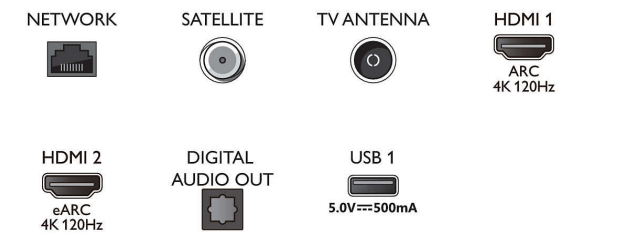

Picture/Display

- Diagonal screen size (metric): 189 cm
- Display: 4K Ultra HD LED

- Panel resolution: 3840 x 2160
- Native refresh rate: 120 Hz
- Picture engine: P5 AI Perfect Picture Engine
- Picture enhancement: Wide Colour Gamut 95% DCI/P3, Dolby Vision, Perfect Natural Motion, Micro Dimming Premium, A.I. PQ mode, CalMAN Ready, HDR10+, IMAX enhanced mode, Film-maker mode
- Diagonal screen size (inch): 75 inch

Tuner/Reception/Transmission

- Digital TV: DVB-T/T2/T2-HD/C/S/S2
- TV Programme guide*: 8-day Electronic

Connections

Side

Bottom

Specifications

- Programme Guide
- Signal strength indication
- Teletext: 1000 page Hypertext
- HEVC support