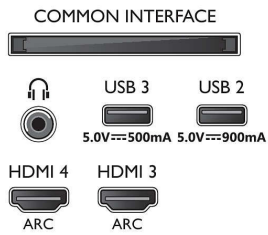

Specifications

Ambilight

- Ambilight Features: Built-in Ambilight+hue, Ambilight Music, Game Mode, Wall colour adaptive, Lounge mode, AmbiWakeup, AmbiSleep, Philips Wireless Home Speakers, Ambilight Aurora, Ambilight Boot-Up Animation
- Ambilight Version: next generation 4 sided

Picture/Display

- Diagonal screen size (metric): 189 cm
- Display: 4K Ultra HD LED

- Panel resolution: 3840 x 2160
- Native refresh rate: 120 Hz
- Picture engine: P5 AI Perfect Picture Engine
- Picture enhancement: Wide Colour Gamut 95% DCI/P3, Dolby Vision, Perfect Natural Motion, Micro Dimming Premium, A.I. PQ mode, CalMAN Ready, HDR10+, IMAX enhanced mode, Film-maker mode
- Diagonal screen size (inch): 75 inch

Display input resolution

- Resolution-Refresh rate: 576 p - 50 Hz, 640 x 480 - 60 Hz, 720 p - 50 Hz, 60 Hz, 1920 x 1080 p - 24 Hz, 25 Hz, 30 Hz, 50 Hz, 60 Hz, 100 Hz, 120 Hz., 2560 x 1440 - 60 Hz, 120 Hz, 3840 x 2160 p - 24 Hz, 25 Hz, 30 Hz, 50 Hz, 60 Hz, 100 Hz, 120 Hz.

Tuner/Reception/Transmission

- Digital TV: DVB-T/T2/T2-HD/C/S/S2
- TV Programme guide*: 8-day Electronic

Connections

Side