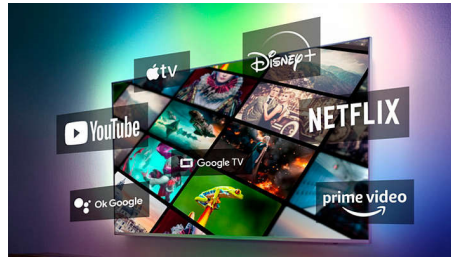

Ultra-sharp picture

No matter what you watch, this 4K LED Ambilight TV gives you a bright, ultra-sharp picture with vivid colors. The TV is compatible with all major HDR formats-so you'll see more detail, even in dark and bright areas, when you're streaming HDR content.

Pixel Precise Ultra HD

The beauty of 4K Ultra HD TV is in savoring every detail. Philips Pixel Precise Ultra HD engine converts any input picture into stunning

UHD resolution on your screen. Enjoy a smooth, yet sharp moving image and exceptional contrast. Discover deeper blacks, whiter whites, vivid colors and natural skin tones-every time, and from any source.

Google TV™

What do you want to watch? Google TV brings together movies, shows, and more, from across your apps and subscriptions-and organises them just for you. You'll get suggestions based on what you like, and you can even use the Google TV app on your phone to curate your watchlist on the go.

TV content

Google Play

Go beyond traditional TV programming with Google Play Store . Experience endless movies, TV, music, apps and games online. More to love.

Dolby Vision and Dolby Atmos

With Dolby Vision and Dolby Atmos on board, your films, shows, and games look and sound incredible. See the picture the director wanted you to see-no more disappointing scenes that are too dark to make out! Hear every word clearly. Experience sound effects like they're really happening around you.