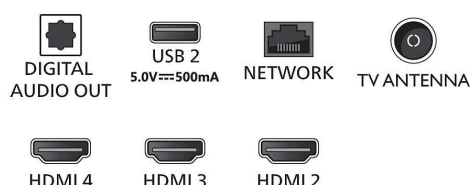

Connections

Side

Down

Issue date 2024-05-09

Version: 7.7.2

EAN: 87 18863 03880 2

© 2024 Koninklijke Philips N.V.
All Rights reserved.

Specifications are subject to change without notice.
Trademarks are the property of Koninklijke Philips N.V.
or their respective owners.

www.philips.com

* EPG and actual visibility (up to 8 days) is country and operator dependent.
* Philips TV does not guarantee 100% interoperability with all HDMI CEC devices
* Its functionality is subject to ChromeCast built-in apps and smart devices. For more details, please visit ChromeCast built-in product pages.
* Image depicted on the website are non-contractual pictures. Please always refer to the actual TV that are sold in the retail or stores.
* Amazon Prime is available in selected languages and countries.
* Disney+ subscription required. Subject to terms at <https://www.disneyplus.com> (c) 2020 Disney and its related entities. Disney+ is available in selected languages and countries.
* Netflix subscription required. Subject to terms at <https://www.netflix.com>
* Google TV is the name of this device's software experience and a trademark of Google LLC.
* Google TV is the name of this device's software experience and a trademark of Google LLC. YouTube, Ok Google and other marks are trademarks of Google LLC.
* Smart TV app offerings vary per TV model and country. For more details please visit: www.philips.com/smarttv.
* Due to the transmission limitations of Bluetooth wireless technology, a slight sound delay might occur when you hear audio from your bluetooth headphone or bluetooth speakers. When this occurs, you might see the character moving his or her mouth but there is a slight delay in spoken dialog accompany
* Philips TV Remote app and related functionalities vary per TV model, operator, and country, as well as smart device model and OS. For more details please visit: www.philips.com/TVRemoteapp.
* Google Assistant is available on Philips Android TVs running on Android O (8) or higher OS version. Google Assistant is available in selected languages and countries.
* Memory size (Flash) : 16G, the actual available disc space may differ (dependant on e.g. (pre-)installed apps, installed operating system, etc.)