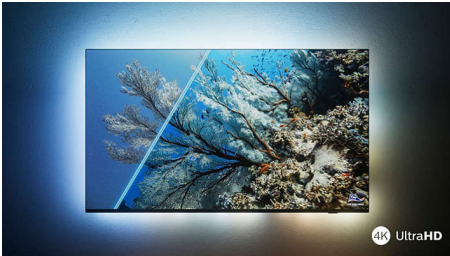

65PUT7908/98

Highlights

Ambilight TV

Ambilight TVs are the only TVs with LED lights behind the screen that react to what you watch, immersing you in a halo of colorful light. It changes everything: your TV seems bigger, and you'll be drawn deeper into your favorite shows, movies, and games.

Ultra-sharp picture

No matter what you watch, this 4K LED Ambilight TV gives you a bright, ultra-sharp picture with vivid colors. The TV is compatible with all major HDR formats-so you'll see more detail, even in dark and bright areas, when you're streaming HDR content.