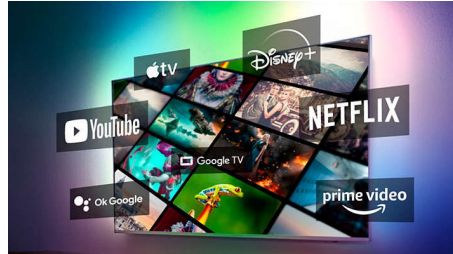

Pixel Precise Ultra HD

The beauty of 4K Ultra HD TV is in savoring every detail. Philips Pixel Precise Ultra HD engine converts any input picture into stunning UHD resolution on your screen. Enjoy a smooth, yet sharp moving image and exceptional contrast. Discover deeper blacks, whiter whites, vivid colors and natural skin tones-every time, and from any source.

Ultra-sharp picture

No matter what you watch, this 4K LED Ambilight TV gives you a bright, ultra-sharp picture with vivid colors. The TV is compatible

with all major HDR formats-so you'll see more detail, even in dark and bright areas, when you're streaming HDR content.

Google TV™

What do you want to watch? Google TV brings together movies, shows, and more, from across your apps and subscriptions-and organises them just for you. You'll get suggestions based on what you like, and you can even use the Google TV app on your phone to curate your watchlist on the go.

50PUT7908/68

TV content

Google Play

Go beyond traditional TV programming with Google Play Store. Experience endless movies, TV, music, apps and games online. More to love.

Dolby Vision and Dolby Atmos

With Dolby Vision and Dolby Atmos on board, your films, shows, and games look and sound incredible. See the picture the director wanted you to see-no more disappointing scenes that are too dark to make out! Hear every word clearly. Experience sound effects like they're really happening around you.