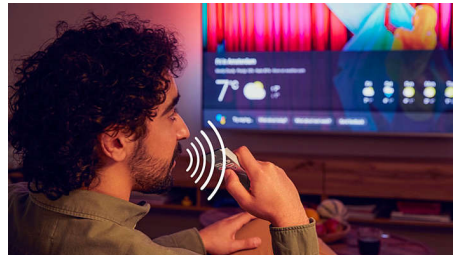

Ultra-sharp picture

No matter what you watch, this 4K LED Ambilight TV gives you a bright, ultra-sharp picture with vivid colors. The TV is compatible

with all major HDR formats-so you'll see more detail, even in dark and bright areas, when you're streaming HDR content.

Google Assistant

You get a choice of voice assistants! Push the Google Assistant button on your remote and you can use your voice to find movies and shows, get recommendations, control compatible smart home devices, and more. Or ask Alexa to control the TV via Alexa-enabled devices.