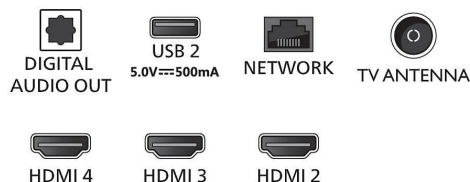

Connections

Side

Down

Issue date 2024-04-18

Version: 10.10.2

EAN: 87 18863 03887 1

© 2024 Koninklijke Philips N.V.
All Rights reserved.

Specifications are subject to change without notice.
Trademarks are the property of Koninklijke Philips N.V.
or their respective owners.

www.philips.com

* EPG and actual visibility (up to 8 days) is country and operator dependent.

* Philips TV does not guarantee 100% interoperability with all HDMI CEC devices

* Its functionality is subject to ChromeCast built-in apps and smart devices. For more details, please visit ChromeCast built-in product pages.

* Image depicted on the website are non-contractual pictures. Please always refer to the actual TV that are sold in the retail or stores.

* Amazon Prime is available in selected languages and countries.

* Disney+ subscription required. Subject to terms at <https://www.disneyplus.com> (c) 2020 Disney and its related entities.

* Disney+ is available in selected languages and countries.

* Netflix subscription required. Subject to terms at <https://www.netflix.com>

* Google TV is the name of this device's software experience and a trademark of Google LLC.

* Google TV is the name of this device's software experience and a trademark of Google LLC. YouTube, Ok Google and other marks are trademarks of Google LLC.

* Smart TV app offerings vary per TV model and country. For more details please visit: www.philips.com/smarttv.

* Due to the transmission limitations of Bluetooth wireless technology, a slight sound delay might occur when you hear audio from your bluetooth headphone or bluetooth speakers. When this occur, you might see the character moving his or her mouth but there is a slight delay in spoken dialog accompany

* Philips TV Remote app and related functionalities vary per TV model, operator, and country, as well as smart device model and OS. For more details please visit: www.philips.com/TVRemoteapp.