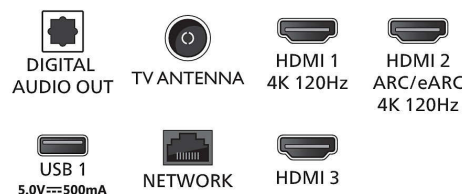

- Batteries, Table top stand, Power cord, Quick start guide, Legal and safety brochure

Dimensions

- Set Width: 1451.0 mm
- Set Height: 834 mm
- Set Depth: 84 mm
- Product weight: 20 kg
- Set width (with stand): 1451.0 mm
- Set height (with stand): 905.0 mm
- Set depth (with stand): 309 mm
- Product weight (+stand): 21 kg
- Box width: 1600 mm
- Box height: 995 mm
- Box depth: 170 mm
- Weight incl. Packaging: 27 kg
- Wall mount dimensions: 300 x 300 mm

Connections

Side

Down

Issue date 2023-10-27

Version: 4.0.1

EAN: 87 18863 03948 9

© 2023 Koninklijke Philips N.V.
All Rights reserved.

Specifications are subject to change without notice. Trademarks are the property of Koninklijke Philips N.V. or their respective owners.