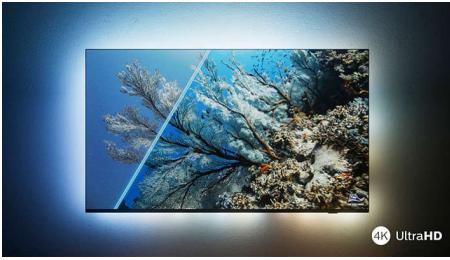

Highlights

Ultra-sharp picture

No matter what you watch, you'll enjoy a bright, ultra-sharp picture with vivid colors. Plus, this 4K (UHD) Ambilight TV is compatible with all major HDR formats—so you'll see more detail, even in dark and bright areas, when you're streaming HDR content.

Attractive design.

Slim TV. Packed for the future. The virtually bezel-free screen of this 4K smart TV goes with just about any interior, and the beautifully geometric feet make it seem as if the screen is floating.