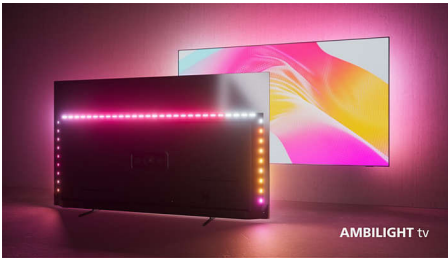

Highlights

TV content

Go beyond traditional TV programming with Google Play Store. Experience endless movies, TV, music, apps and games online. More to love.

Ambilight TV

Ambilight TVs are the only TVs with LED lights behind the screen that react to what you watch, immersing you in a halo of colorful light. It changes everything: your TV seems bigger, and you'll be drawn deeper into your favorite shows, movies, and games.

Ultra-sharp picture

No matter what you watch, this 4K LED Ambilight TV gives you a bright, ultra-sharp picture with vivid colors. The TV is compatible with all major HDR formats-so you'll see more detail, even in dark and bright areas, when you're streaming HDR content.

Compatible with HDR formats

Compatible with all major HDR formats