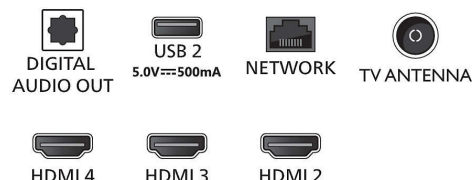

Connections

Side

Down

Issue date 2023-08-13

Version: 1.0.1

EAN: 87 18863 03894 9

© 2023 Koninklijke Philips N.V.
All Rights reserved.

Specifications are subject to change without notice.
Trademarks are the property of Koninklijke Philips N.V.
or their respective owners.

www.philips.com

* EPG and actual visibility (up to 8 days) is country and operator dependent.
* Philips TV does not guarantee 100% interoperability with all HDMI CEC devices
* Its functionality is subject to ChromeCast built-in apps and smart devices. For more details, please visit ChromeCast built-in product pages.
* Image depicted on the website are non-contractual pictures. Please always refer to the actual TV that are sold in the retail or stores.
* Amazon Prime is available in selected languages and countries.
* Disney+ subscription required. Subject to terms at <https://www.disneyplus.com> (c) 2020 Disney and its related entities. Disney+ is available in selected languages and countries.
* Netflix subscription required. Subject to terms at <https://www.netflix.com>
* Google TV is the name of this device's software experience and a trademark of Google LLC.
* Google TV is the name of this device's software experience and a trademark of Google LLC. YouTube, Ok Google and other marks are trademarks of Google LLC.
* Smart TV app offerings vary per TV model and country. For more details please visit: www.philips.com/smarttv.
* Due to the transmission limitations of Bluetooth wireless technology, a slight sound delay might occur when you hear audio from your bluetooth headphone or bluetooth speakers. When this occurs, you might see the character moving his or her mouth but there is a slight delay in spoken dialog accompany
* Google Assistant is available on Philips Android TVs running on Android O (8) or higher OS version. Google Assistant is available in selected languages and countries.
* Memory size (Flash) : 16G, the actual available disc space may differ (dependant on e.g. (pre-)installed apps, installed operating system, etc.)
* Philips TV Remote app and related functionalities vary per TV model, operator, and country, as well as smart device model and OS. For more details please visit: www.philips.com/TVRemoteapp.