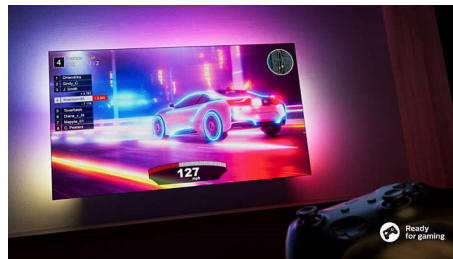

Good for gaming.

HDMI 2.1 lets you get the best from your console, with fast gameplay and smooth graphics. VRR is supported, and a low-input-lag setting activates automatically when you turn on your console. Ambilight's gaming mode makes the thrills feel bigger.

Pixel Precise Ultra HD

The beauty of 4K Ultra HD TV is in savoring every detail. Philips Pixel Precise Ultra HD engine converts any input picture into stunning UHD resolution on your screen. Enjoy a smooth, yet sharp moving image and exceptional contrast. Discover deeper blacks, whiter whites, vivid colors and natural skin tones-every time, and from any source.

Google Assistant

Control your Philips Google TV with your voice. Want to play a game, watch Netflix, or find content and apps in the Google Play store? Just tell your TV. You can even command all Google Assistant-compatible smart home devices-like dimming the lights and setting the thermostat on movie night. Without leaving the sofa.

Google TV™

What do you want to watch? Google TV brings together movies, shows, and more, from across your apps and subscriptions-and organises them just for you. You'll get suggestions based on what you like, and you can even use the Google TV app on your phone to curate your watchlist on the go.