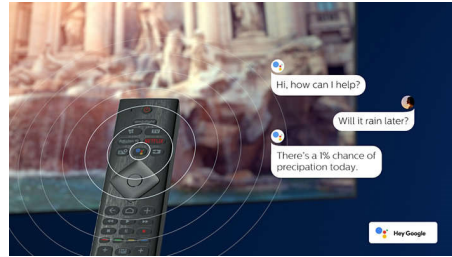

Google Assistant

Control your Philips Android TV with your voice. Want to play a game, watch Netflix, or find content and apps in the Google Play store? Just tell your TV. You can even command all Google Assistant-compatible smart home devices-like dimming the lights and setting the thermostat on movie night. Without leaving the sofa.