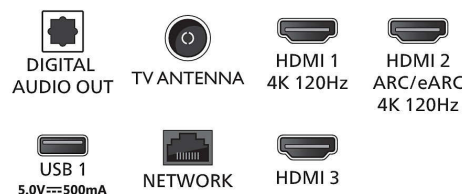

- Batteries, Table top stand, Power cord, Quick start guide, Legal and safety brochure

Dimensions

- Set Width: 1231.0 mm
- Set Height: 710 mm
- Set Depth: 82 mm
- Product weight: 14.8 kg
- Set width (with stand): 1231.0 mm
- Set height (with stand): 780 mm
- Set depth (with stand): 267 mm
- Product weight (+stand): 15 kg
- Box width: 1360 mm
- Box height: 840 mm
- Box depth: 160.0 mm
- Weight incl. Packaging: 19 kg
- Wall mount dimensions: 200 x 300 mm

Connections

Side

Down

Issue date 2023-10-27

Version: 5.5.1

EAN: 87 18863 03947 2

© 2023 Koninklijke Philips N.V.
All Rights reserved.

Specifications are subject to change without notice.
Trademarks are the property of Koninklijke Philips N.V. or their respective owners.