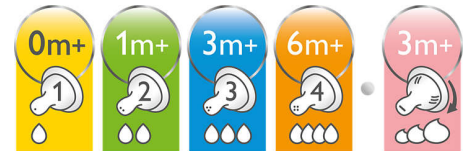

## Compatibility across range

The Philips Avent Classic+ bottle is compatible with most of the Philips Avent range. We recommend to use the Classic+ bottle with Classic+ teats only.

## Fits your baby's growing needs

The Philips Avent Classic+ range offers different nipple flow rates to keep up with your baby's growth. Remember that age indications are approximate as babies develop at different rates. All nipples are available in twin packs: Newborn, Slow, Medium, Fast and Variable Flow.