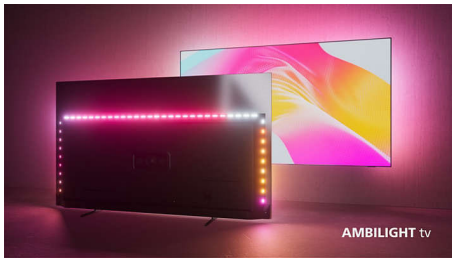

PHILIPS

Highlights

TV content

Google Play

Go beyond traditional TV programming with Google Play Store. Experience endless movies, TV, music, apps and games online. More to love.

Ambilight TV

Ambilight TVs are the only TVs with LED lights behind the screen that react to what you watch, immersing you in a halo of colorful light. It changes everything: your TV seems bigger, and you'll be drawn deeper into your favorite shows, movies, and games.

Ultra-sharp picture

No matter what you watch, this 4K LED Ambilight TV gives you a bright, ultra-sharp picture with vivid colors. The TV is compatible with all major HDR formats-so you'll see more detail, even in dark and bright areas, when you're streaming HDR content.