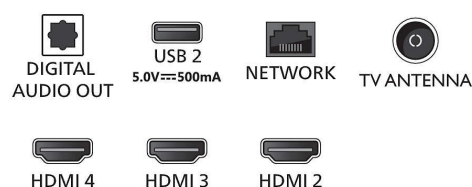

Accessories

- Included accessories: 2 x AAA Batteries, Power cord, Quick start guide, Legal and safety brochure, Table top stand, Remote Control

Dimensions

- Set Width: 1231 mm
- Set Height: 710 mm
- Set Depth: 82 mm

- Product weight: 13 kg
- Set width (with stand): 1231 mm
- Set height (with stand): 780 mm
- Set depth (with stand): 267 mm
- Product weight (+stand): 14 kg
- Box width: 1360 mm
- Box height: 840 mm
- Box depth: 160 mm
- Weight incl. Packaging: 18 kg
- Wall mount dimensions: 200 x 300 mm

Connections

Side

Down

Issue date 2024-04-05

Version: 3.0.1

EAN: 87 18863 03893 2

© 2024 Koninklijke Philips N.V.
All Rights reserved.

Specifications are subject to change without notice.
Trademarks are the property of Koninklijke Philips N.V.
or their respective owners.