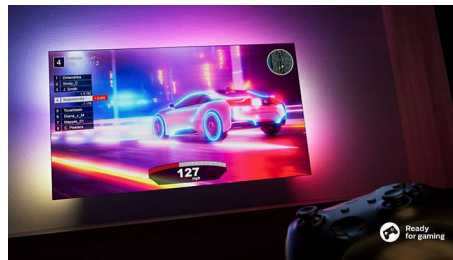

Ultra-sharp picture

No matter what you watch, this 4K LED Ambilight TV gives you a bright, ultra-sharp picture with vivid colors. The TV is compatible with all major HDR formats-so you'll see more detail, even in dark and bright areas, when you're streaming HDR content.

Compatible with HDR formats

Compatible with all major HDR formats

Dolby Vision and Dolby Atmos

With Dolby Vision and Dolby Atmos on board, your films, shows, and games look and sound incredible. See the picture the director wanted you to see-no more disappointing scenes that are too dark to make out! Hear every word clearly. Experience sound effects like they're really happening around you.

Good for gaming.

HDMI 2.1 lets you get the best from your console, with fast gameplay and smooth graphics. VRR is supported, and a low-input-lag setting activates automatically when you turn on your console. Ambilight's gaming mode makes the thrills feel bigger.

Pixel Precise Ultra HD

The beauty of 4K Ultra HD TV is in savoring every detail. Philips Pixel Precise Ultra HD engine converts any input picture into stunning

UHD resolution on your screen. Enjoy a smooth, yet sharp moving image and exceptional contrast. Discover deeper blacks, whiter whites, vivid colors and natural skin tones-every time, and from any source.