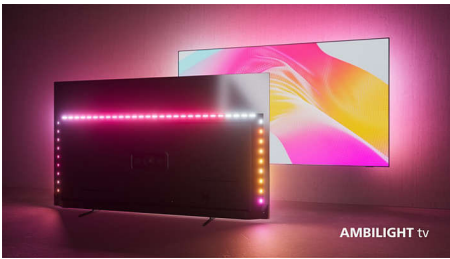

PHILIPS

Highlights

TV content

Google Play

Go beyond traditional TV programming with Google Play Store. Experience endless movies, TV, music, apps and games online. More to love.

Ambilight TV

Ambilight TVs are the only TVs with LED lights behind the screen that react to what you watch, immersing you in a halo of colorful light. It changes everything: your TV seems bigger, and you'll be drawn deeper into your favorite shows, movies, and games.

Ultra-sharp picture

No matter what you watch, this 4K LED Ambilight TV gives you a bright, ultra-sharp picture with vivid colors. The TV is compatible with all major HDR formats-so you'll see more detail, even in dark and bright areas, when you're streaming HDR content.