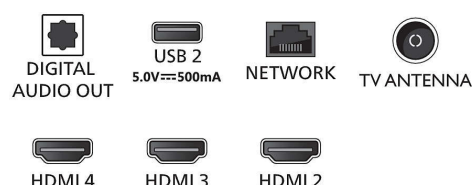

Accessories

- Included accessories: 2 x AAA Batteries, Power cord, Quick start guide, Legal and safety brochure, Table top stand, Remote Control

Dimensions

- Set Width: 1450 mm
- Set Height: 833.5 mm
- Set Depth: 85 mm

- Product weight: 20 kg
- Set width (with stand): 1450 mm
- Set height (with stand): 905 mm
- Set depth (with stand): 309 mm
- Product weight (+stand): 21 kg
- Box width: 1600 mm
- Box height: 995 mm
- Box depth: 170 mm
- Weight incl. Packaging: 27 kg
- Wall mount dimensions: 300 x 300 mm

Connections

Side

Down

Issue date 2024-04-05

Version: 1.0.1

EAN: 87 18863 03894 9

© 2024 Koninklijke Philips N.V.
All Rights reserved.

Specifications are subject to change without notice.
Trademarks are the property of Koninklijke Philips N.V.
or their respective owners.