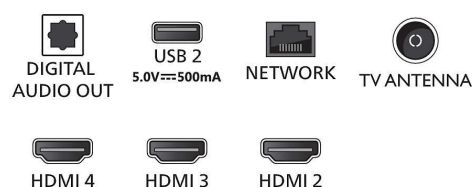

Accessories

- Included accessories: 2 x AAA Batteries, Power cord, Quick start guide, Legal and safety brochure, Table top stand, Remote Control

Dimensions

- Set Width: 1572.0 mm
- Set Height: 877 mm
- Set Depth: 85 mm

Connections

Side

Down

Issue date 2023-08-13

Version: 2.0.1

EAN: 87 18863 03963 2

© 2023 Koninklijke Philips N.V.
All Rights reserved.

Specifications are subject to change without notice.
Trademarks are the property of Koninklijke Philips N.V.
or their respective owners.